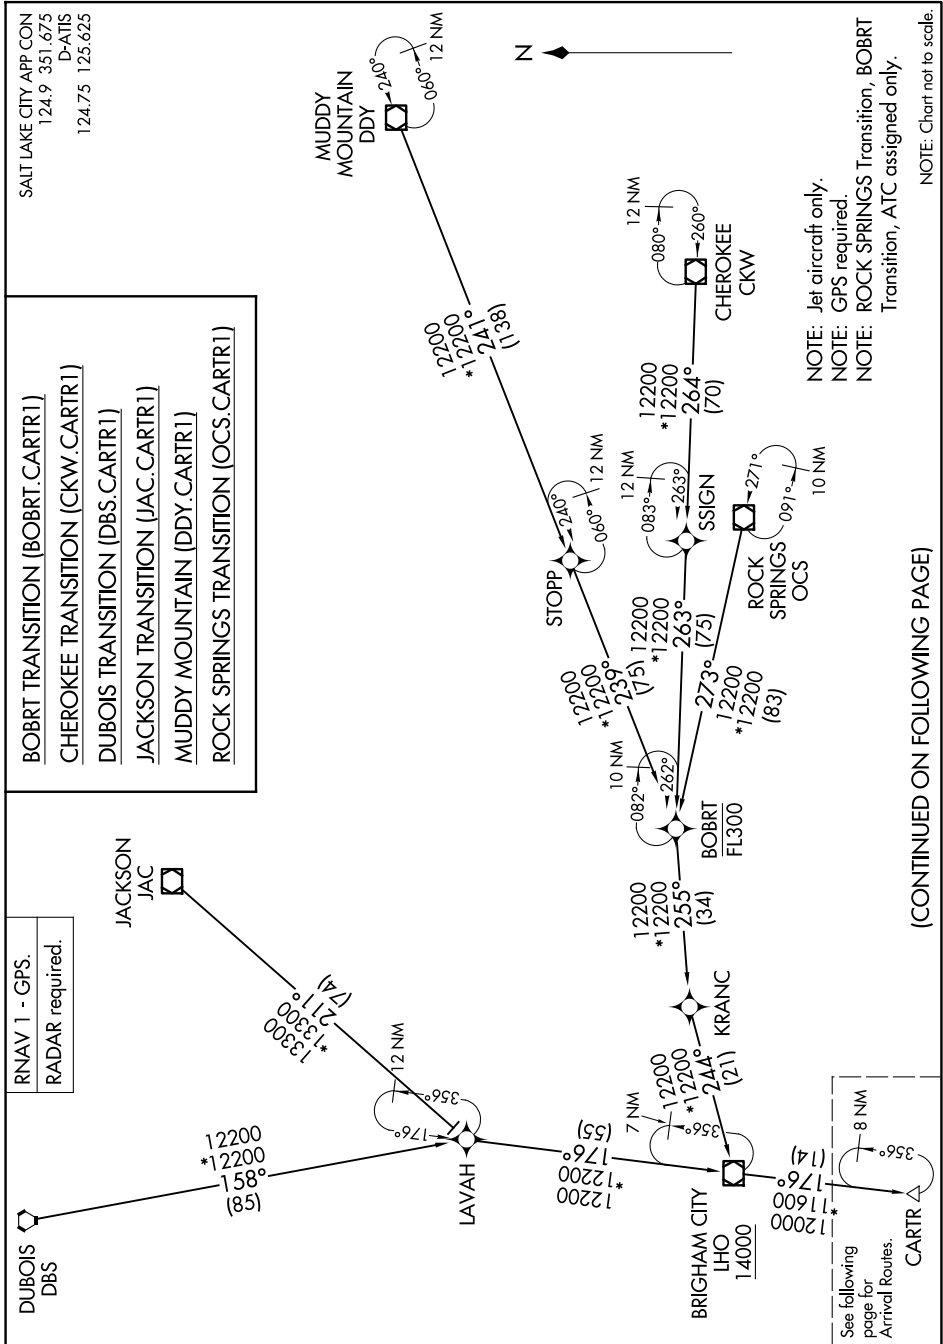

CARTR ONE ARRIVAL (RNAV) Transition Routes

SW-4, 15 MAY 2025 to 12 JUN 2025

(CONTINUED ON FOLLOWING PAGE)

SW-4, 15 MAY 2025 to 12 JUN 2025

CARTR ONE ARRIVAL (RNAV) Transition Routes