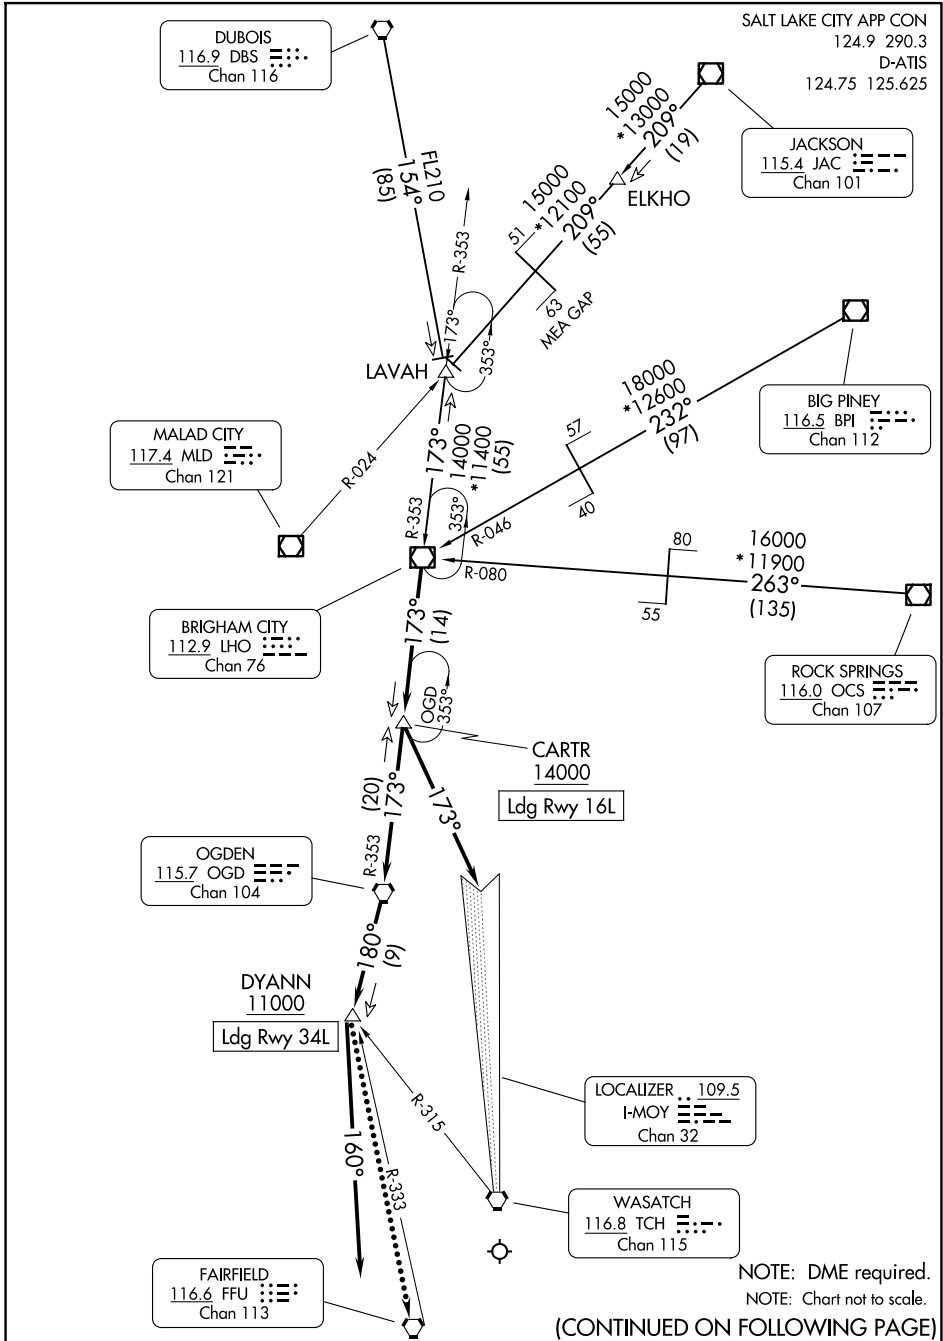

(LHO.LHO5) 24025

BRIGHAM CITY FIVE ARRIVAL

AL-365 (FAA)

SALT LAKE CITY INTL (SLC)
SALT LAKE CITY, UTAH

SW-4, 15 MAY 2025 to 12 JUN 2025

SW-4, 15 MAY 2025 to 12 JUN 2025

BRIGHAM CITY FIVE ARRIVAL

(LHO.LHO5) 15JUN23

SALT LAKE CITY, UTAH
SALT LAKE CITY INTL (SLC)