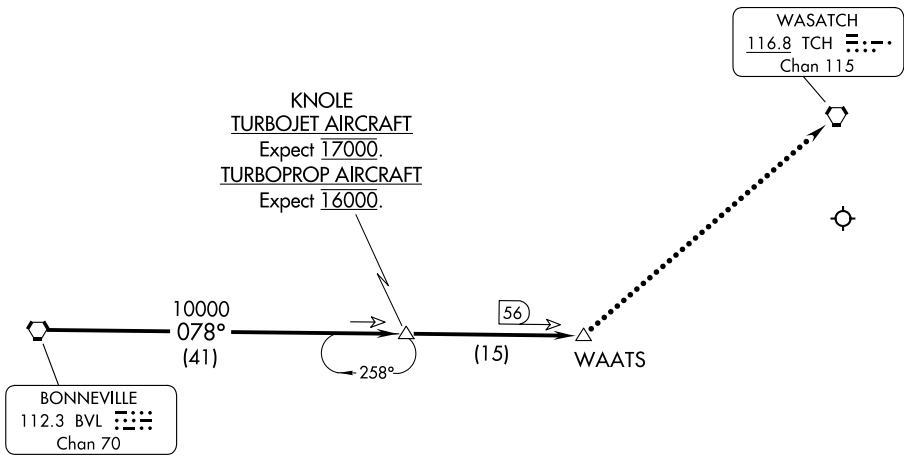

(BVL.BVL2) 24025

BONNEVILLE TWO ARRIVAL

AL-365 (FAA)

SALT LAKE CITY INTL (SLC)
SALT LAKE CITY, UTAH

SALT LAKE CITY APP CON
128.6 322.3
D-ATIS 124.75 125.625

NOTE: DME required.
NOTE: Chart not to scale.

ARRIVAL ROUTE DESCRIPTION

From BVL VORTAC via BVL R-078 to WAATS, thence expect RADAR vectors to final approach course.

LOST COMMUNICATIONS: In the event of lost communications at WAATS, proceed direct TCH VORTAC. Maintain 13000' until TCH VORTAC.

BONNEVILLE TWO ARRIVAL

(BVL.BVL2) 31MAR16

SALT LAKE CITY, UTAH
SALT LAKE CITY INTL (SLC)

SW-4, 15 MAY 2025 to 12 JUN 2025

SW-4, 15 MAY 2025 to 12 JUN 2025