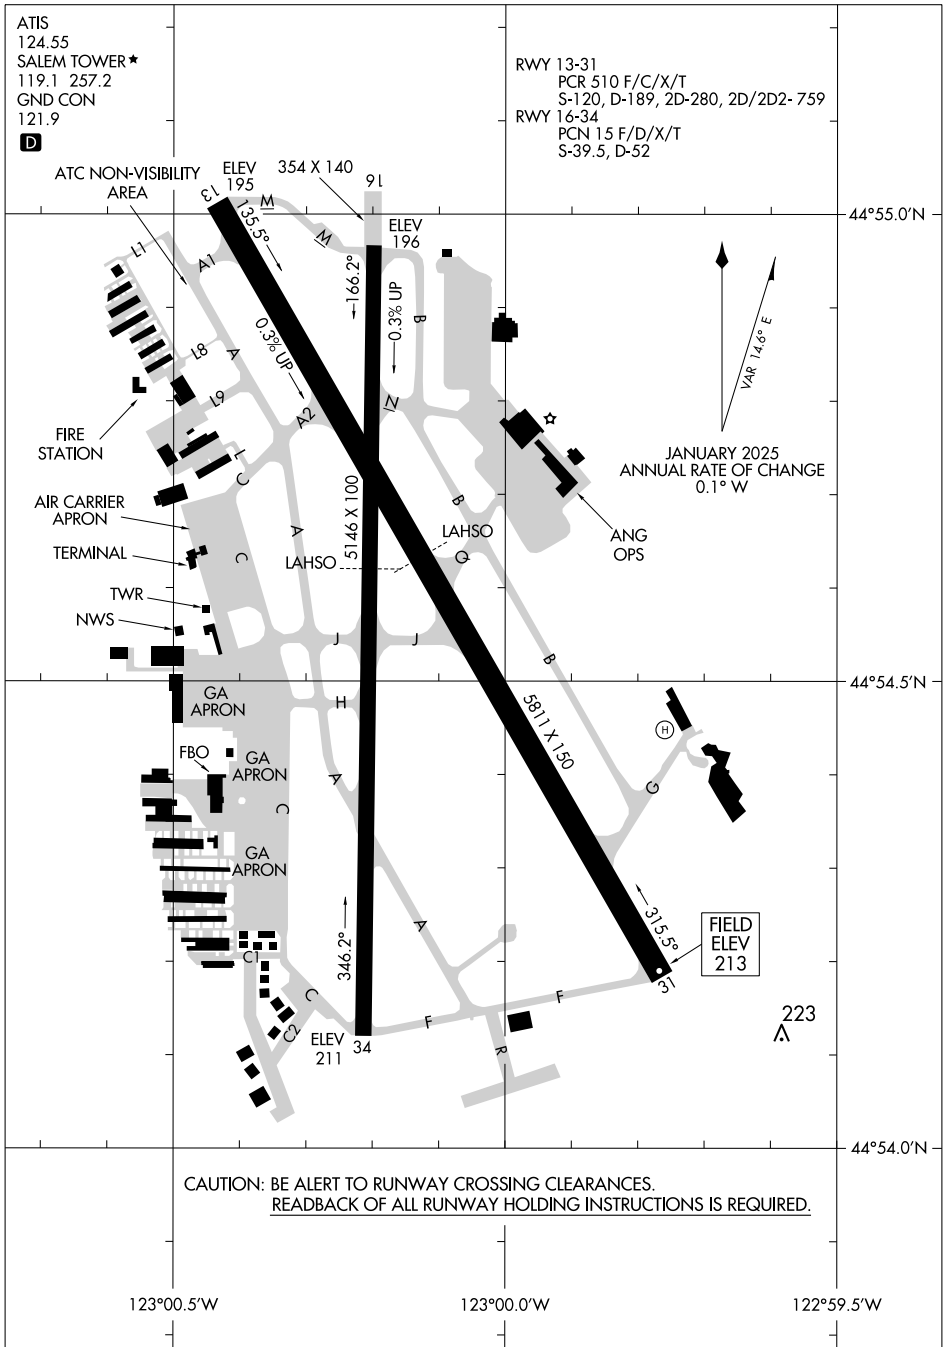

25107

AIRPORT DIAGRAM

AL-361 (FAA)

MCNARY FLD (SLE)
SALEM, OREGON

ATIS
124.55
SALEM TOWER ★
119.1 257.2
GND CON
121.9

RWY 13-31
PCR 510 F/C/X/T
S-120, D-189, 2D-280, 2D/2D2-759
RWY 16-34
PCN 15 F/D/X/T
S-39.5, D-52

D

NW-1, 15 MAY 2025 to 12 JUN 2025

NW-1, 15 MAY 2025 to 12 JUN 2025

AIRPORT DIAGRAM

25107

SALEM, OREGON
MCNARY FLD (SLE)