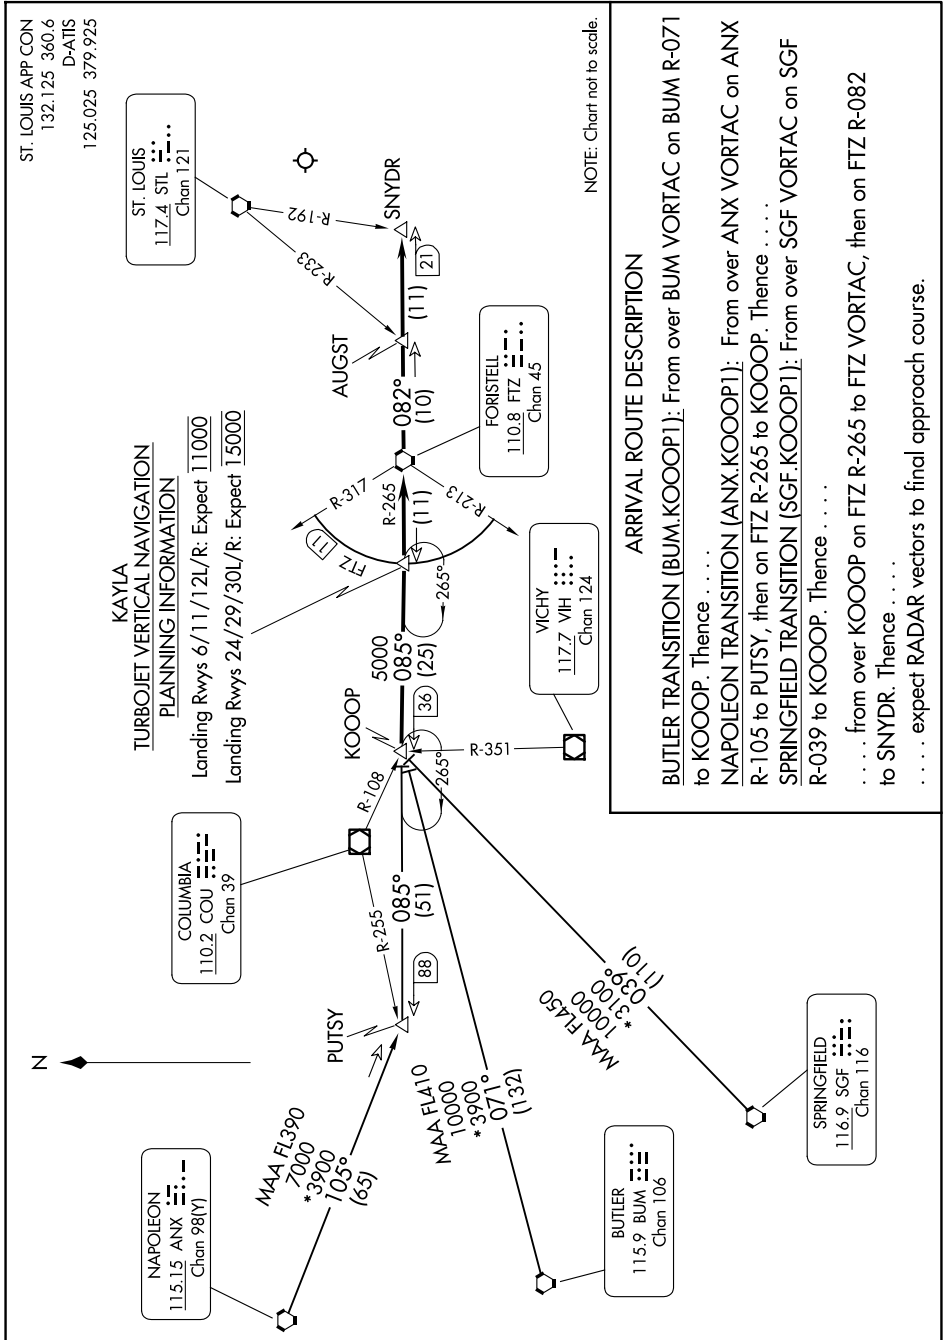

# KOOOP ONE ARRIVAL

AL-360 (FAA)

ST LOUIS LAMBERT INTL (STL)

ST. LOUIS, MISSOURI

NC-3, 15 MAY 2025 to 12 JUN 2025

# KOOOP ONE ARRIVAL

ST. LOUIS, MISSOURI

ST LOUIS LAMBERT INTL (STL)

NC-3, 15 MAY 2025 to 12 JUN 2025