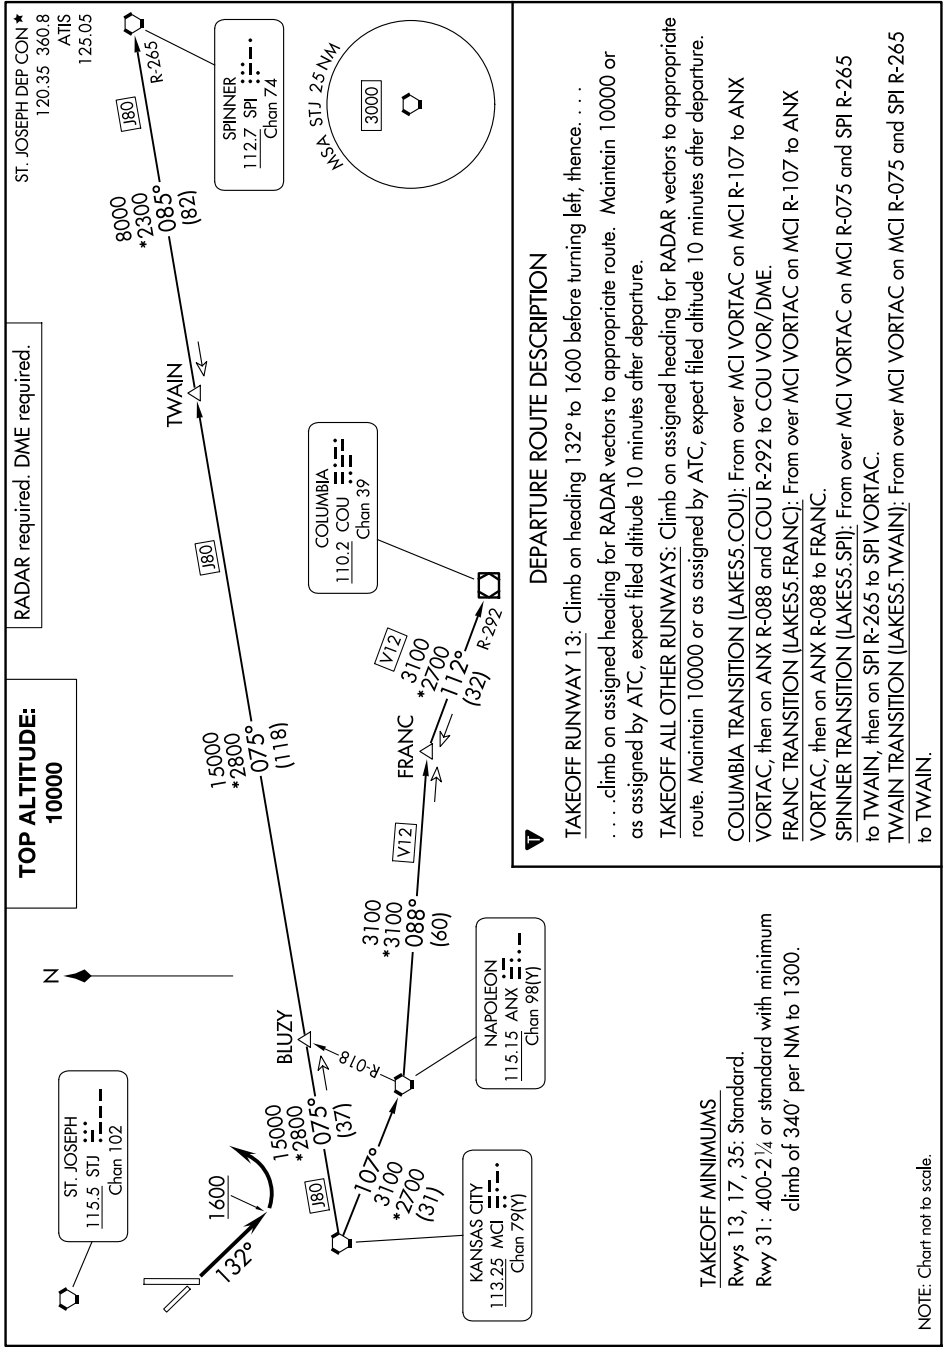

LAKES FIVE DEPARTURE

AL-359 (FAA)

ROSECRANS MEML (STJ)
ST. JOSEPH, MISSOURI

NC-3, 15 MAY 2025 to 12 JUN 2025

NOTE: Chart not to scale.

NC-3, 15 MAY 2025 to 12 JUN 2025