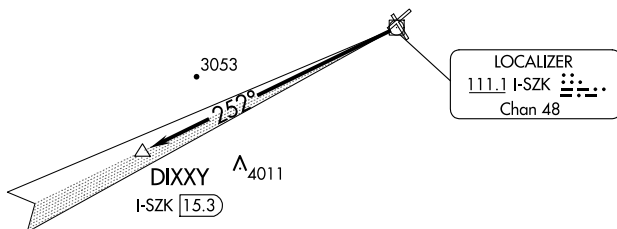

TOP ALTITUDE:
4200

NOTE: RADAR required.

NOTE: DME required.

TAKEOFF MINIMUMS:

Rwys 6, 16, 34: NA - ATC.

Rwy 24: Standard with minimum climb
of 242' per NM to 2800.

NOTE: Chart not to scale.

DEPARTURE ROUTE DESCRIPTION

TAKEOFF RUNWAY 24: Climb on I-SZK LDA Localizer west course to 4200 to DIXXY I-SZK 15.3 DME. Expect RADAR vectors to filed/assigned route.

DIXXY EIGHT DEPARTURE

(DIXXY8.DIXXY) 15AUG19

ROANOKE, VIRGINIA

ROANOKE/BLACKSBURG RGNL (WOODRUM FLD) (R.O.A.)