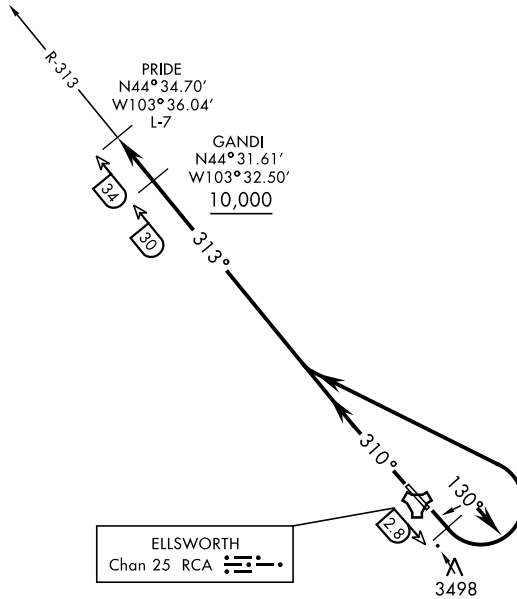

ELLSWORTH-THREE DEPARTURE (RCA3•RCA)

ELLSWORTH AFB (KRCA)

RAPID CITY, SOUTH DAKOTA

SHL-343 [USAF]

Rwy	Knots	60	120	180	240	300	360
13	V/V(fpm)	221	442	663	884	1105	1326
31	V/V(fpm)	236	472	708	944	1180	1416

ATIS ★ 120.625 269.9
 GND CON
 121.8 275.8
 ELLSWORTH TOWER ★
 126.05 253.5
 ELLSWORTH DEP CON
 119.5 289.4
 DENVER CENTER
 127.95 338.2
 ELLSWORTH APP CON
 119.5 259.1

ATC Climb Rate to 10,000

CAUTION:
 Traffic transiting
 IR-492 between
 10,000 and 16,000.

NC-1, 15 MAY 2025 to 12 JUN 2025

NC-1, 15 MAY 2025 to 12 JUN 2025

DEPARTURE ROUTE DESCRIPTION

TAKE-OFF RWY 13: Track 130° until RCA TACAN 2.8 DME. Turn left to intercept RCA R-313 outbound to PRIDE. Cross GANDI at or above 10,000.

TAKE-OFF RWY 31: Track 310° to intercept RCA TACAN R-313 outbound to PRIDE. Cross GANDI at or above 10,000.

ELLSWORTH-THREE DEPARTURE (RCA3•RCA)

Orig 15SEP16

RAPID CITY, SOUTH DAKOTA

ELLSWORTH AFB (KRCA)