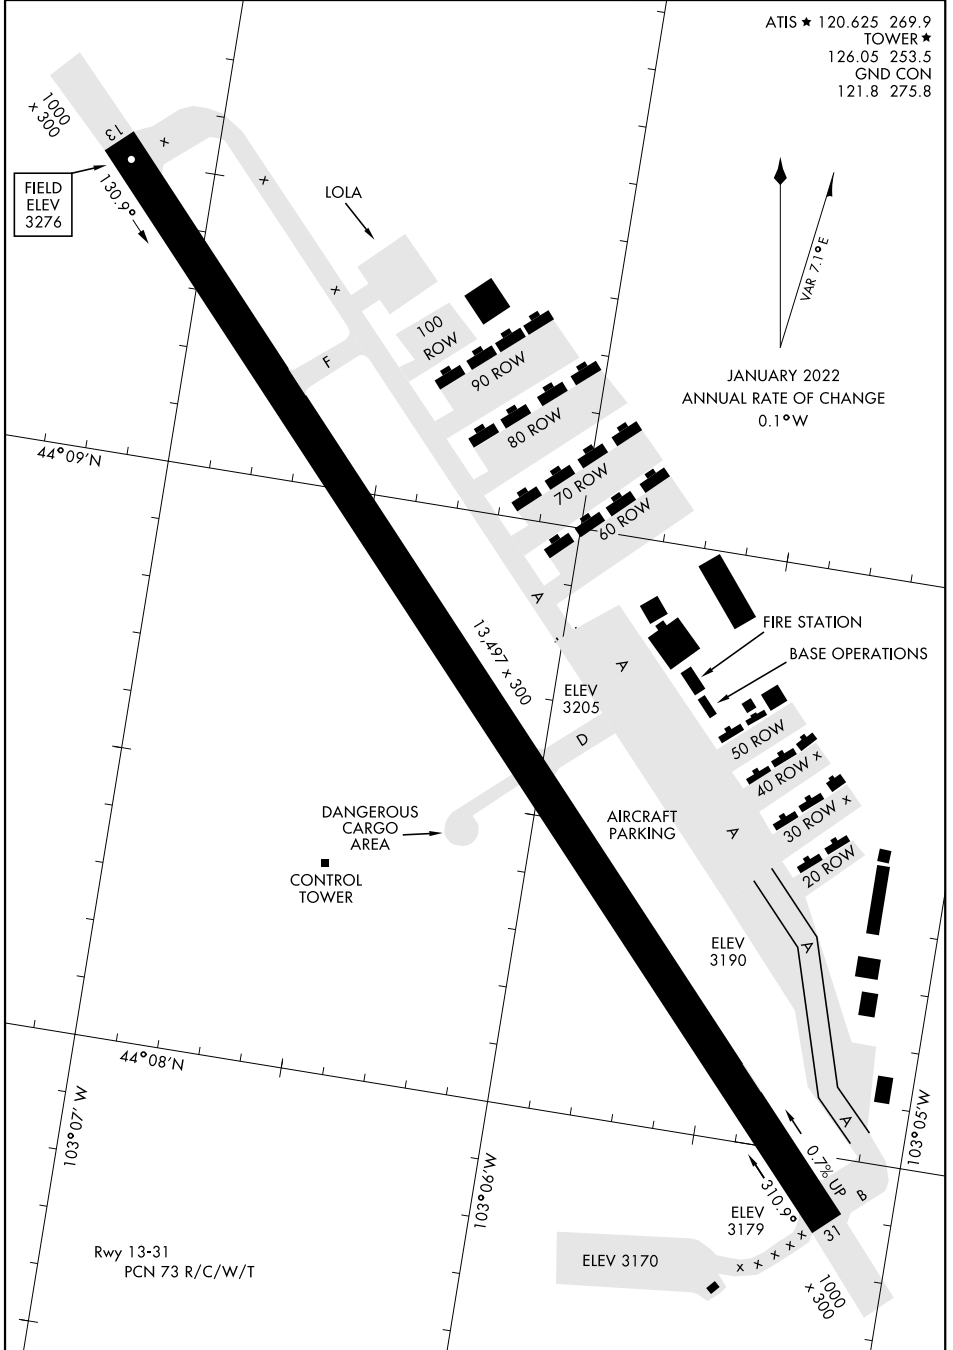

AIRPORT DIAGRAM

[USAF]

ELLSWORTH AFB (KRCA)

RAPID CITY, SOUTH DAKOTA

ATIS ★	120.625	269.9
TOWER ★	126.05	253.5
GND CON	121.8	275.8

JANUARY 2022
ANNUAL RATE OF CHANGE
0.1°W

NC-1, 15 MAY 2025 to 12 JUN 2025

NC-1, 15 MAY 2025 to 12 JUN 2025

Rwy 13-31
PCN 73 R/C/W/T

AIRPORT DIAGRAM

RAPID CITY, SOUTH DAKOTA
ELLSWORTH AFB (KRCA)