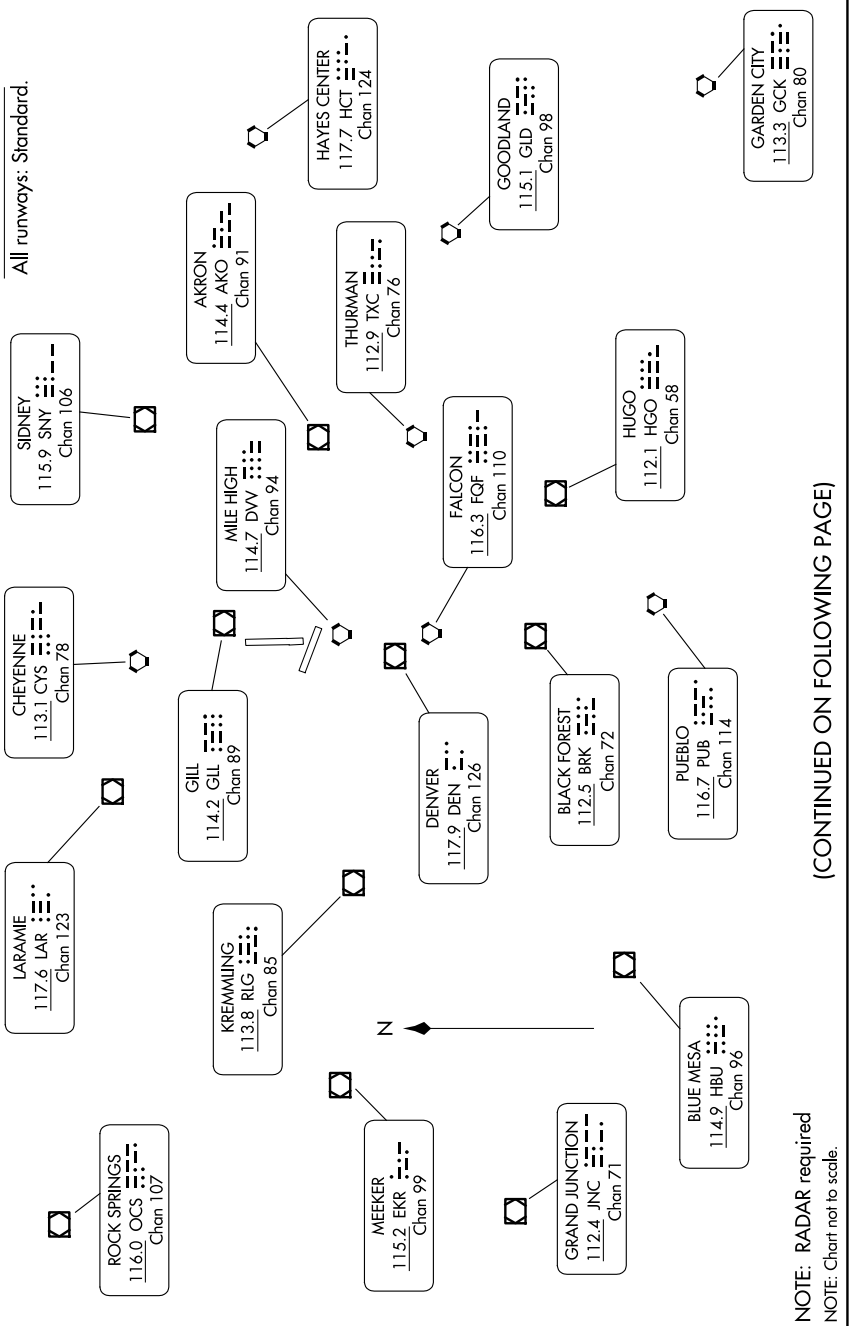

DENVER TWO DEPARTURE

AL-325 (FAA)

GREELEY-WELD COUNTY (GXY)
GREELEY, COLORADO

TAKEOFF MINIMUMS
All runways: Standard.

SW-1, 15 MAY 2025 to 12 JUN 2025

DENVER DEP CON
134.85 251.125
CLNC DEL
126.65

(CONTINUED ON FOLLOWING PAGE)

SW-1, 15 MAY 2025 to 12 JUN 2025

DENVER TWO DEPARTURE

GREELEY, COLORADO
GREELEY-WELD COUNTY (GXY)

NOTE: RADAR required
NOTE: Chart not to scale.