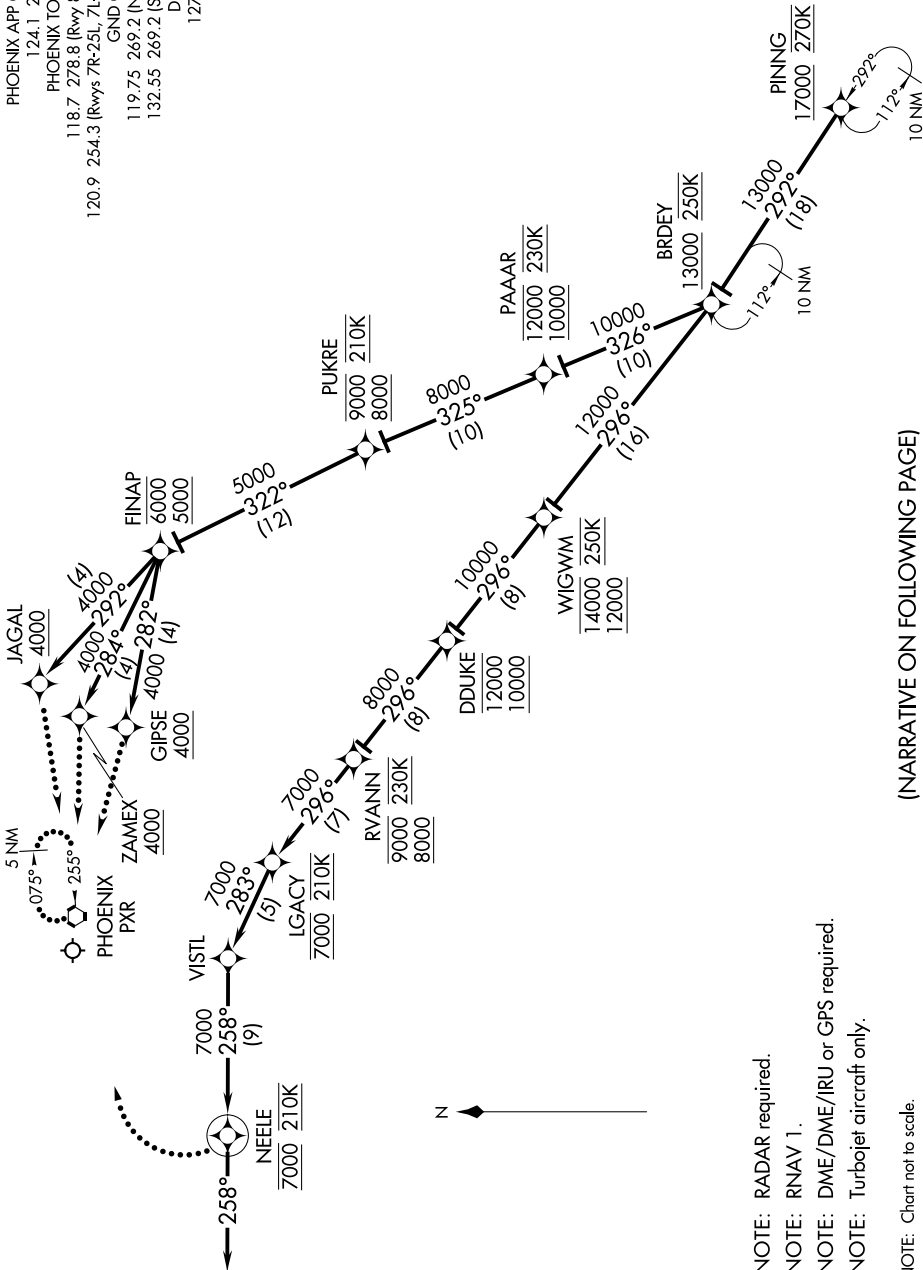

(PINGG.PINNG1) 17117

AL-322 (FAA)

PING ONE ARRIVAL (RNAV) Arrival Routes

PHOENIX SKY HARBOR INTL (PHX)

PHOENIX, ARIZONA

PHOENIX APP CON
124.1 256.9
PHOENIX TOWER
118.7 278.8 (Rwy 8-26)
120.9 254.3 (Rwys 7R-25L, 7L-25R)
GND CON
119.75 269.2 (North)
132.55 269.2 (South)
D-ATIS
127.575

(NARRATIVE ON FOLLOWING PAGE)

NOTE: RADAR required.

NOTE: RNAV 1.

NOTE: DME/DME/IRU or GPS required.

NOTE: Turbojet aircraft only.

NOTE: Chart not to scale.

SW-4, 15 MAY 2025 to 12 JUN 2025

SW-4, 15 MAY 2025 to 12 JUN 2025

PING ONE ARRIVAL (RNAV) Arrival Routes

(PINGG.PINNG1) 18SEP14

PHOENIX, ARIZONA

PHOENIX SKY HARBOR INTL (PHX)