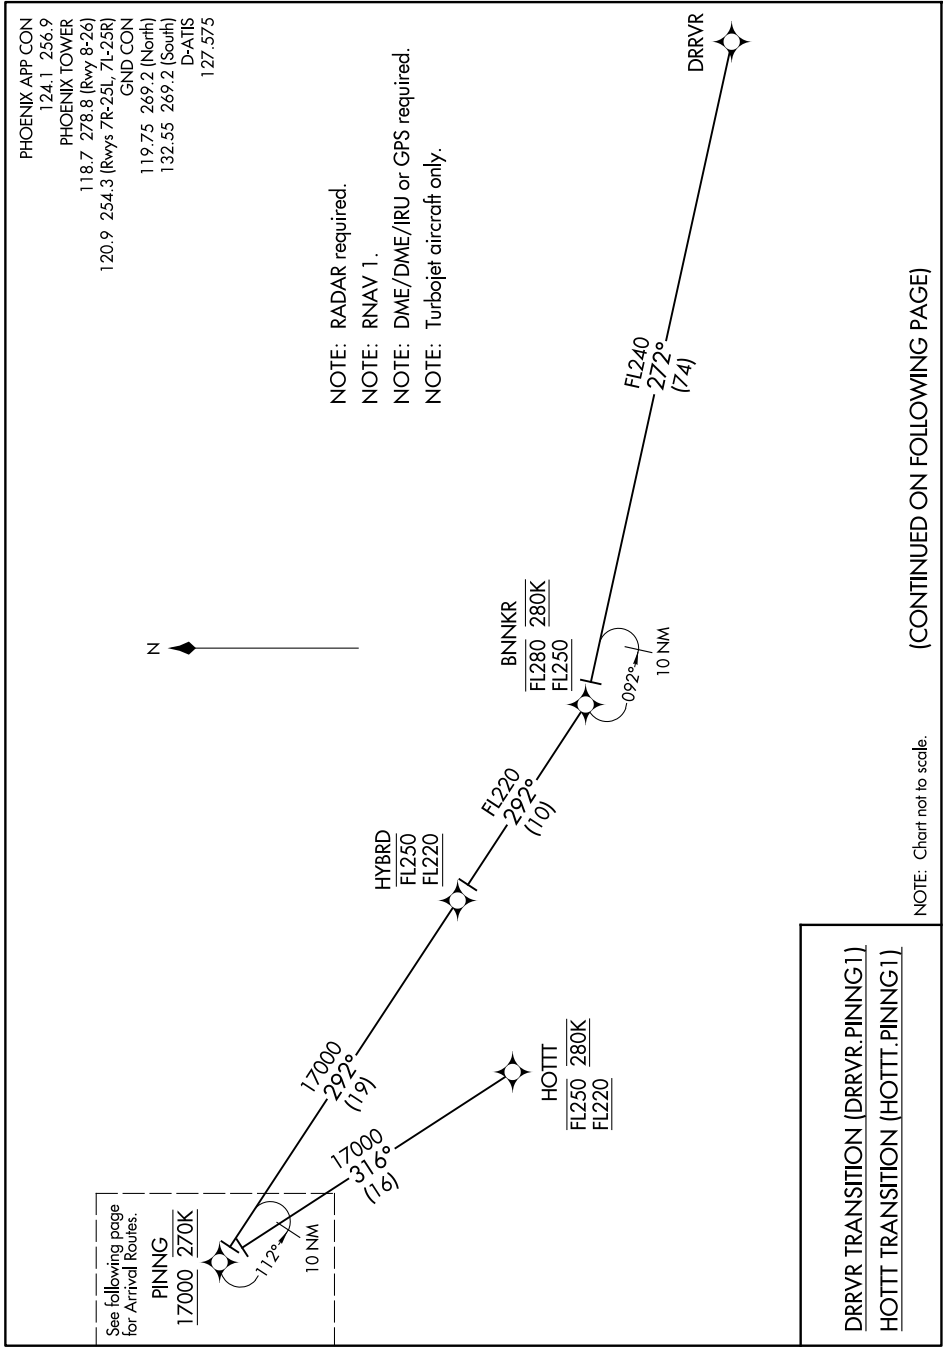

(PING.PINNG1) 17117

AL-322 (FAA)

PHOENIX SKY HARBOR INTL (PHX)  
PHOENIX, ARIZONA

# PING ONE ARRIVAL (RNAV) Transition Routes

SW-4, 15 MAY 2025 to 12 JUN 2025

(CONTINUED ON FOLLOWING PAGE)

NOTE: Chart not to scale.

SW-4, 15 MAY 2025 to 12 JUN 2025

# PING ONE ARRIVAL (RNAV) Transition Routes

(PING.PINNG1) 18SEP14

PHOENIX, ARIZONA  
PHOENIX SKY HARBOR INTL (PHX)