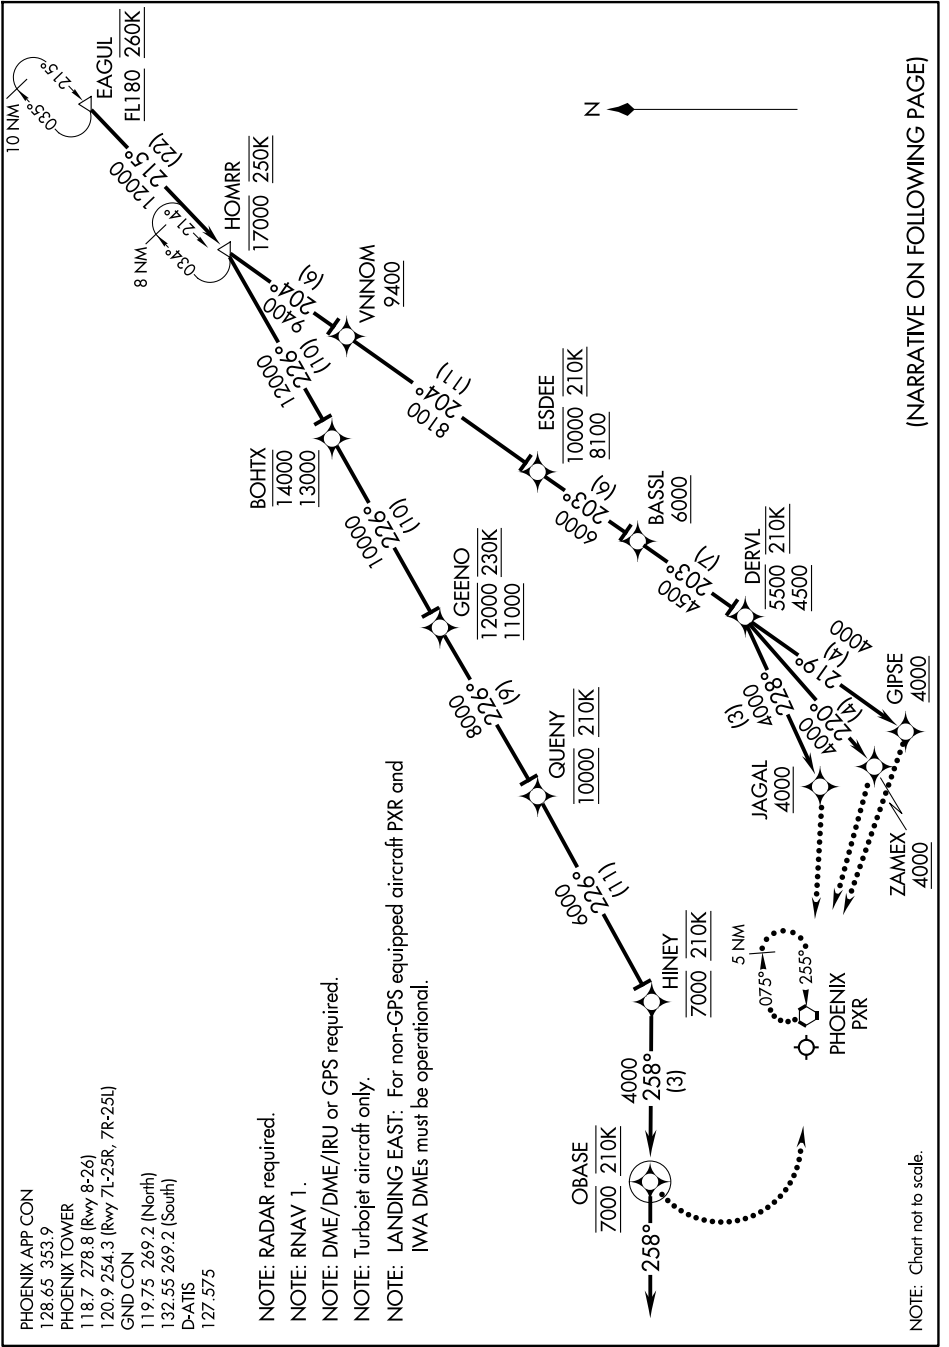

EAGUL SIX ARRIVAL (RNAV) Arrival Routes

SW-4, 15 MAY 2025 to 12 JUN 2025

(NARRATIVE ON FOLLOWING PAGE)

SW-4, 15 MAY 2025 to 12 JUN 2025

EAGUL SIX ARRIVAL (RNAV) Arrival Routes