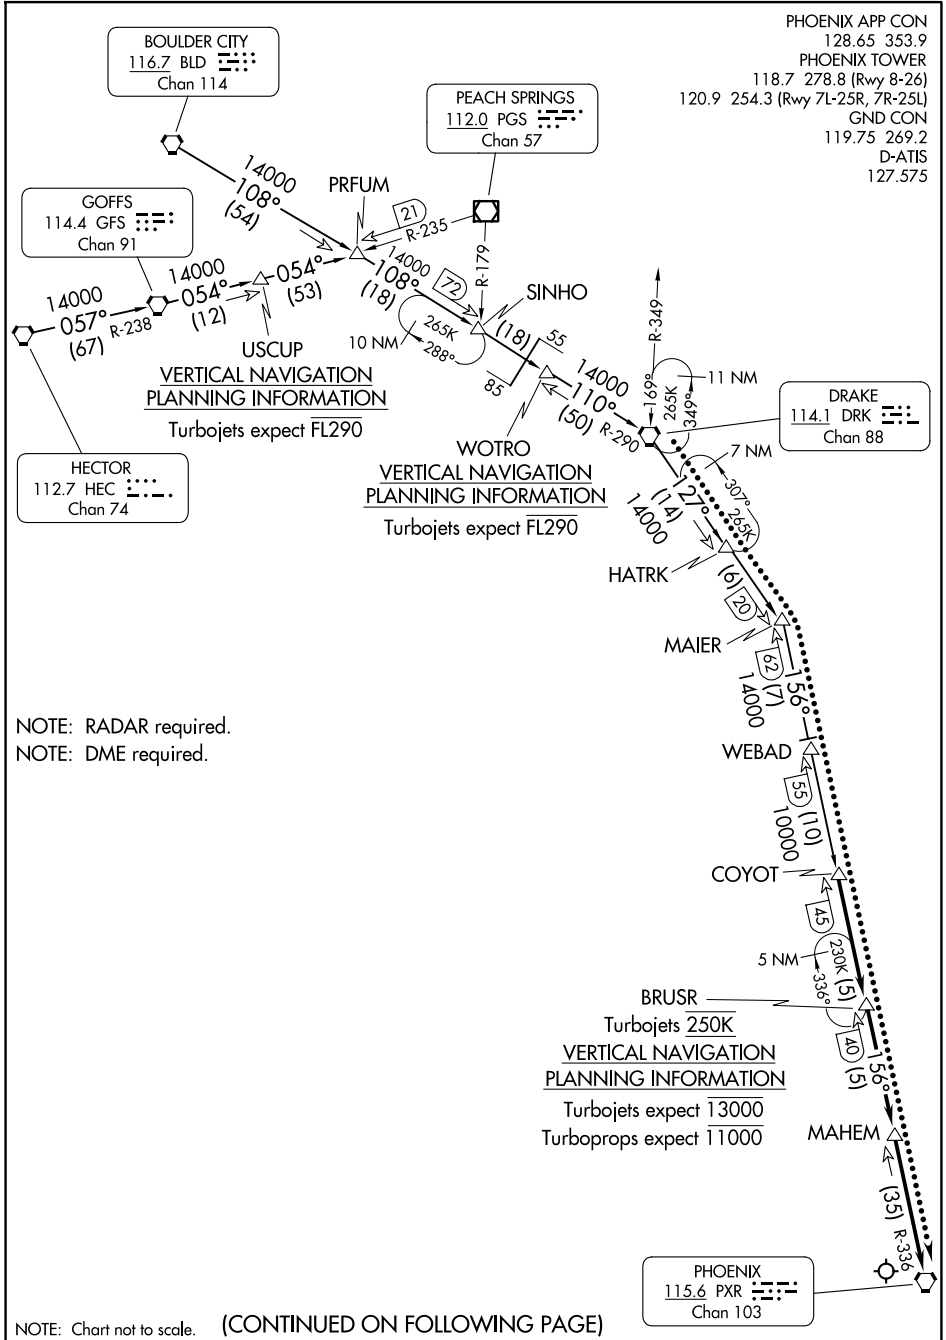

(COYOT.COYOT5) 23334
COYOT FIVE ARRIVAL

AL-322 (FAA)

PHOENIX SKY HARBOR INTL (PHX)
 PHOENIX, ARIZONA

PHOENIX APP CON 128.65 353.9
 PHOENIX TOWER 118.7 278.8 (Rwy 8-26)
 120.9 254.3 (Rwy 7L-25R, 7R-25L)
 GND CON 119.75 269.2
 D-ATIS 127.575

NOTE: RADAR required.
 NOTE: DME required.

NOTE: Chart not to scale. (CONTINUED ON FOLLOWING PAGE)

SW-4, 15 MAY 2025 to 12 JUN 2025

SW-4, 15 MAY 2025 to 12 JUN 2025

COYOT FIVE ARRIVAL
 (COYOT.COYOT5) 16JUL20