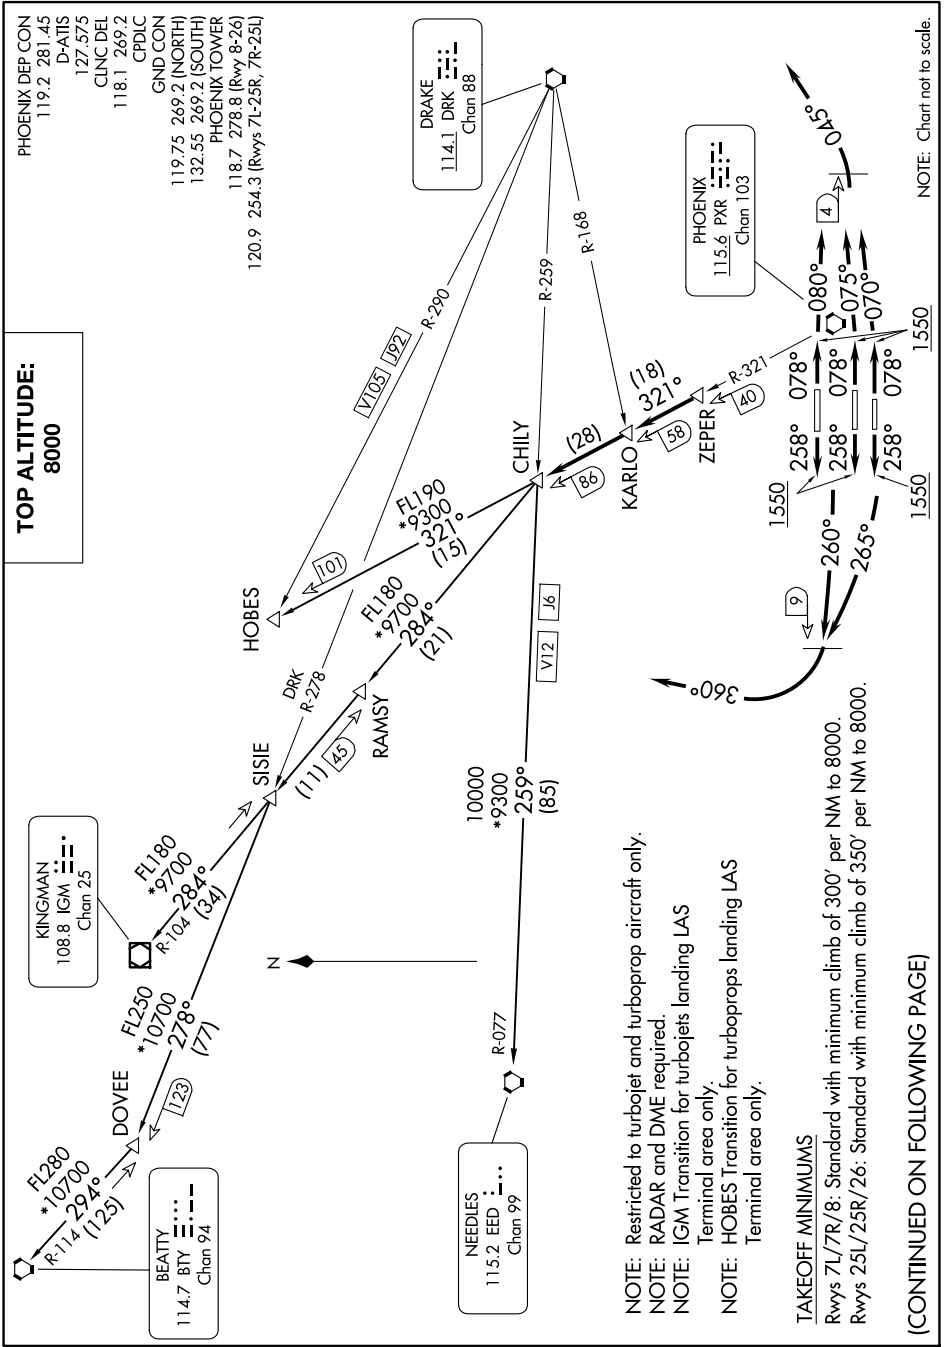

CHILY FOUR DEPARTURE

AL-322 (FAA)

PHOENIX SKY HARBOR INTL (PHX)
PHOENIX, ARIZONA

SW-4, 15 MAY 2025 to 12 JUN 2025

SW-4, 15 MAY 2025 to 12 JUN 2025