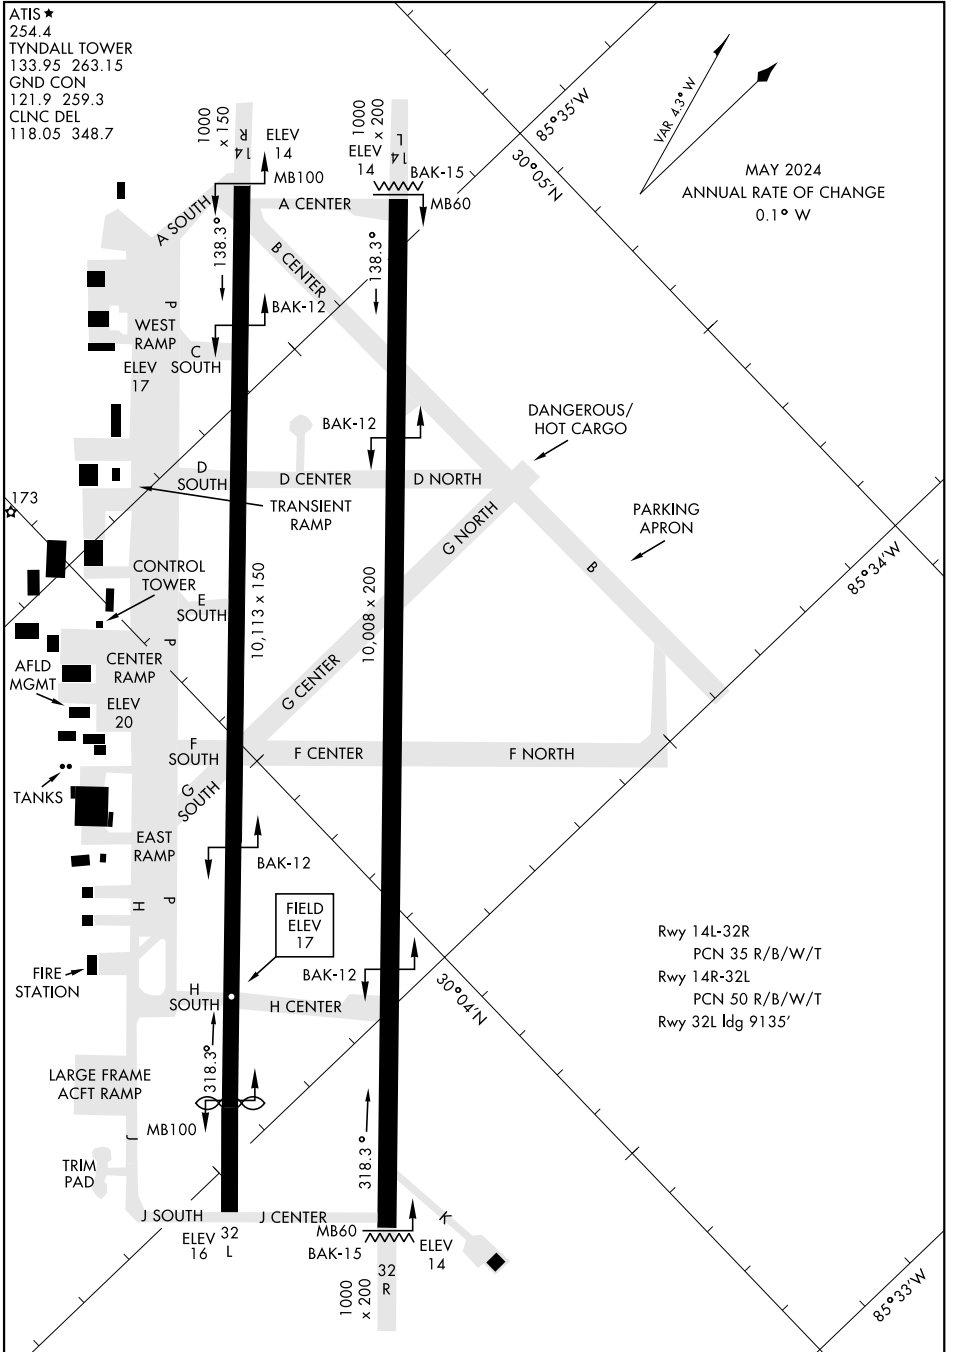

AIRPORT DIAGRAM

[USAF]

TYNDALL AFB (KPAM)

PANAMA CITY, FLORIDA

ATIS ★
 254.4
 TYNDALL TOWER
 133.95 263.15
 GND CON
 121.9 259.3
 CLNC DEL
 118.05 348.7

MAY 2024
 ANNUAL RATE OF CHANGE
 0.1° W

SE-3, 15 MAY 2025 to 12 JUN 2025

SE-3, 15 MAY 2025 to 12 JUN 2025

AIRPORT DIAGRAM

PANAMA CITY, FLORIDA

TYNDALL AFB (KPAM)