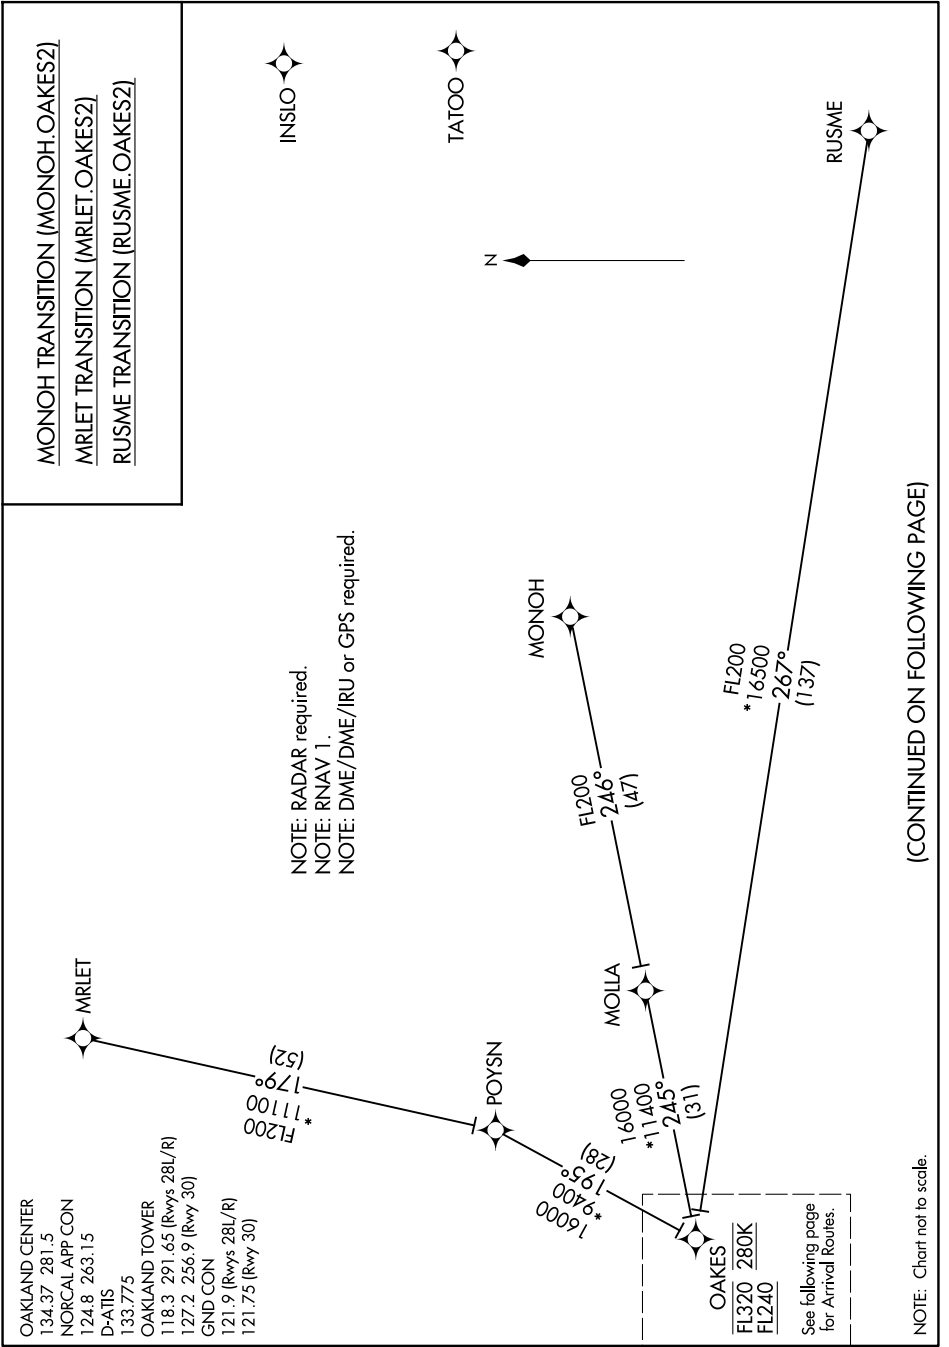

OAKES TWO ARRIVAL (RNAV) Transition Routes

SW-2, 15 MAY 2025 to 12 JUN 2025

(CONTINUED ON FOLLOWING PAGE)

SW-2, 15 MAY 2025 to 12 JUN 2025

OAKES TWO ARRIVAL (RNAV) Transition Routes