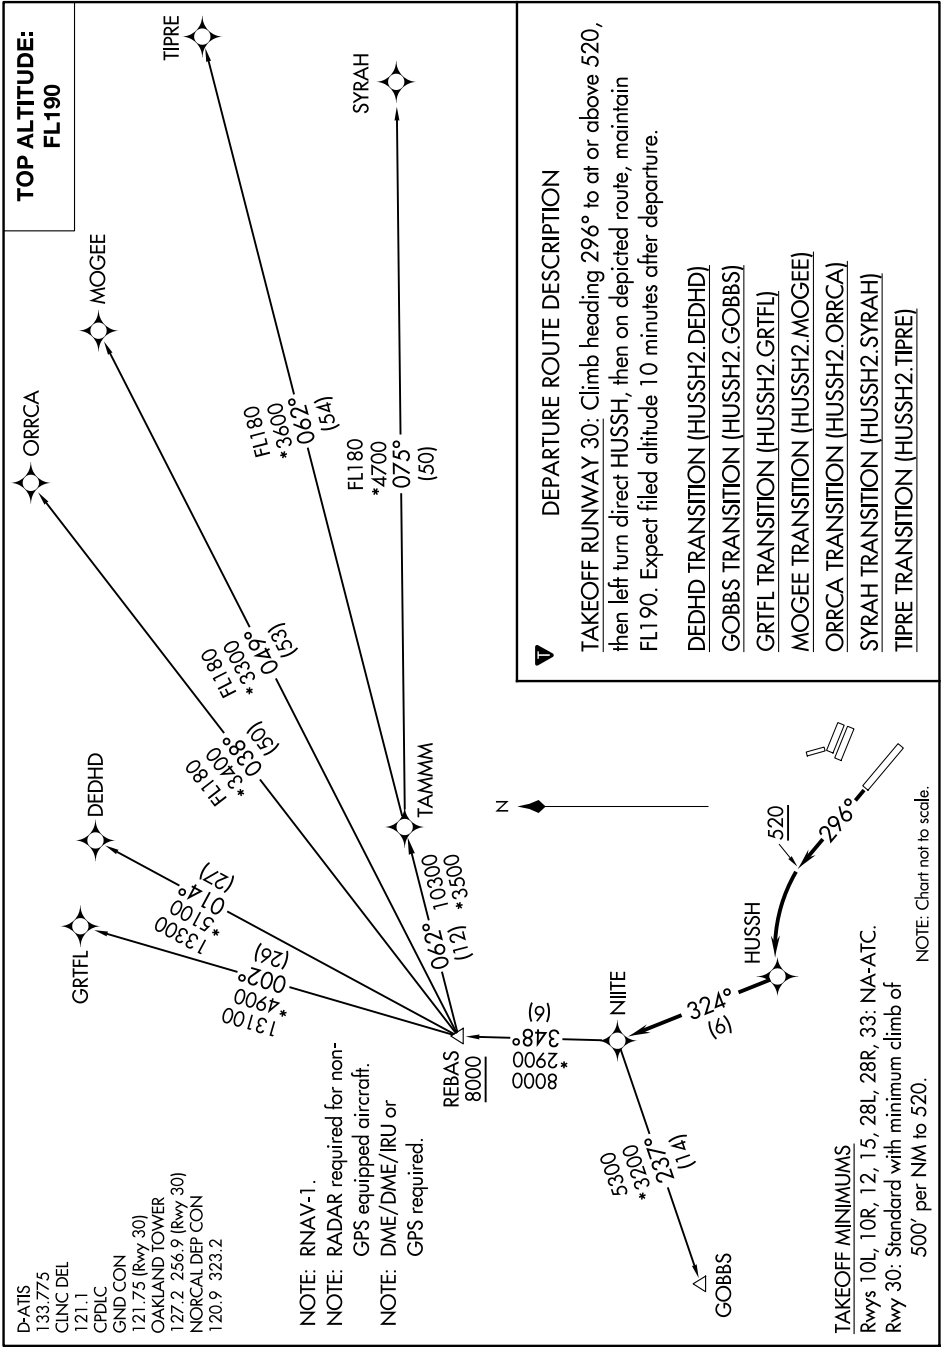

HUSSH TWO DEPARTURE (RNAV)

SW-2, 15 MAY 2025 to 12 JUN 2025

SW-2, 15 MAY 2025 to 12 JUN 2025

HUSSH TWO DEPARTURE (RNAV)