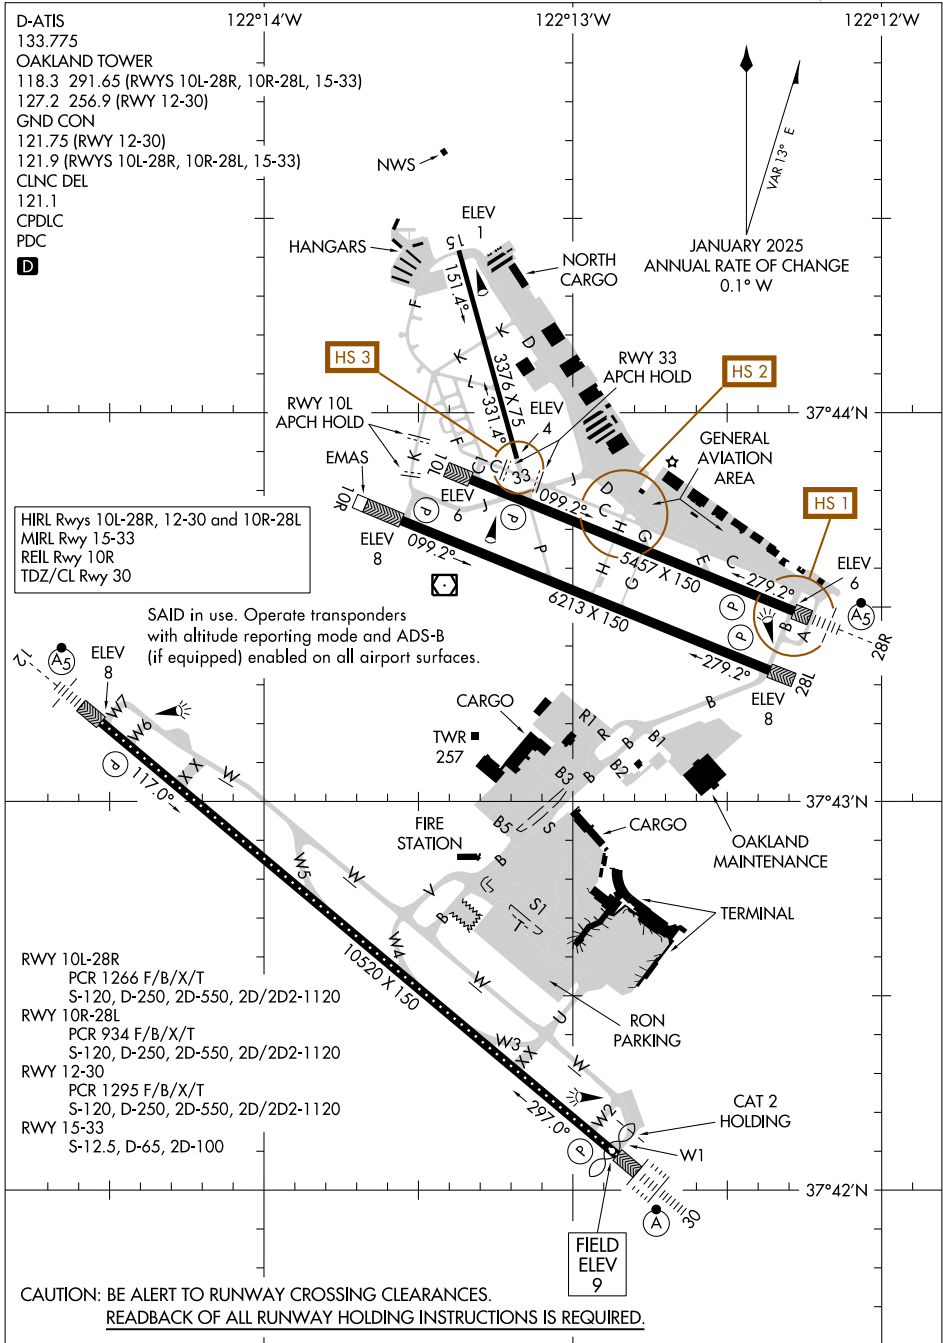

25107 **AIRPORT DIAGRAM** SAN FRANCISCO BAY OAKLAND INTL (OAK)  
 AL-294 (FAA) OAKLAND, CALIFORNIA

SW-2, 15 MAY 2025 to 12 JUN 2025

SW-2, 15 MAY 2025 to 12 JUN 2025

**AIRPORT DIAGRAM** OAKLAND, CALIFORNIA  
 25107 SAN FRANCISCO BAY OAKLAND INTL (OAK)

CAUTION: BE ALERT TO RUNWAY CROSSING CLEARANCES.  
 READBACK OF ALL RUNWAY HOLDING INSTRUCTIONS IS REQUIRED.