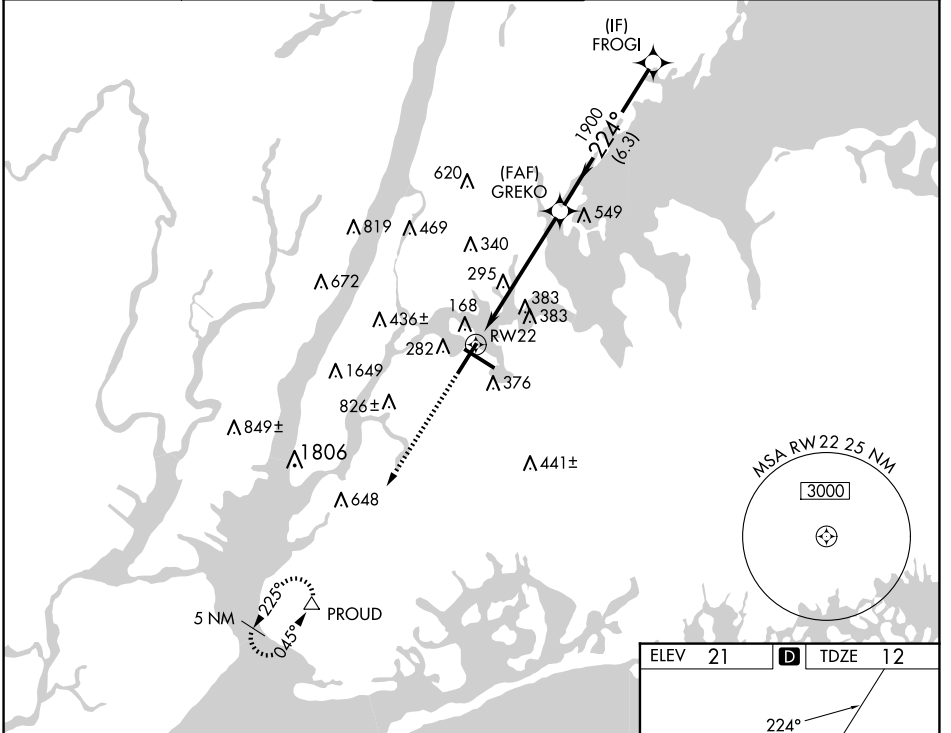

WAAS CH 70318 W22A	APP CRS 224°	Rwy Idg TDZE 12 Apt Elev 21
----------------------------------------	------------------------	-------------------------------------------------

RNAV (GPS) Y RWY 22

LAGUARDIA (LGA)

RNP APCH - GPS.	ALSF-1	MISSED APPROACH: Climb to 3000 direct PROUD and hold, continue climb-in-hold to 3000.
<p>For uncompensated Baro-VNAV systems, LNAV/VNAV NA below -11°C or above 54°C. Circling NA northwest of Rwy 4 and southwest of Rwy 13.</p>		

NE-2, 15 MAY 2025 to 12 JUN 2025

NE-2, 15 MAY 2025 to 12 JUN 2025