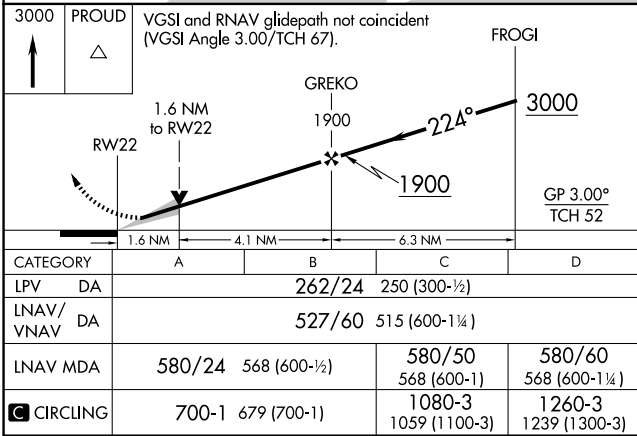

WAAS CH 70318 W22A	APP CRS 224°	Rwy Idg TDZE 12 Apt Elev 21

RNAV (GPS) Y RWY 22

LAGUARDIA (LGA)

RNP APCH - GPS.	ALSF-1	MISSED APPROACH: Climb to 3000 direct PROUD and hold, continue climb-in-hold to 3000.
For uncompensated Baro-VNAV systems, LNAV/VNAV NA below -11°C or above 54°C. Circling NA northwest of Rwy 4 and southwest of Rwy 13.		

D-ATIS ARR 125.95	NEW YORK APP CON D-ATIS DEP 127.05	LAGUARDIA TOWER 118.7 263.0	GND CON 121.7 263.0	CLNC DEL 135.2	CPDLC

NE-2, 15 MAY 2025 to 12 JUN 2025

NE-2, 15 MAY 2025 to 12 JUN 2025