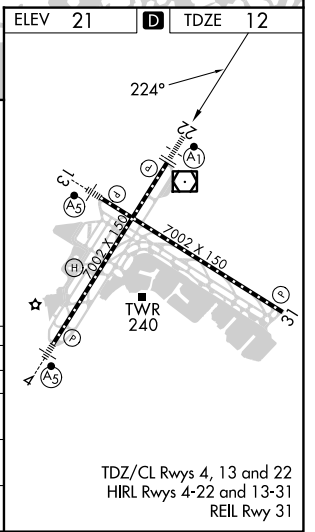

WAAS CH 70318 W22A	APP CRS 224°	Rwy Idg TDZE 12 Apt Elev 21

RNAV (GPS) Y RWY 22

LAGUARDIA (LGA)

RNP APCH - GPS.	ALSF-1	MISSED APPROACH: Climb to 3000 direct PROUD and hold, continue climb-in-hold to 3000.
For uncompensated Baro-VNAV systems, LNAV/VNAV NA below -11°C or above 54°C. Circling NA northwest of Rwy 4 and southwest of Rwy 13.		

D-ATIS ARR 125.95	NEW YORK APP CON D-ATIS DEP 127.05	LAGUARDIA TOWER 118.7 263.0	GND CON 121.7 263.0	CLNC DEL 135.2	CPDLC

NE-2, 15 MAY 2025 to 12 JUN 2025

NE-2, 15 MAY 2025 to 12 JUN 2025