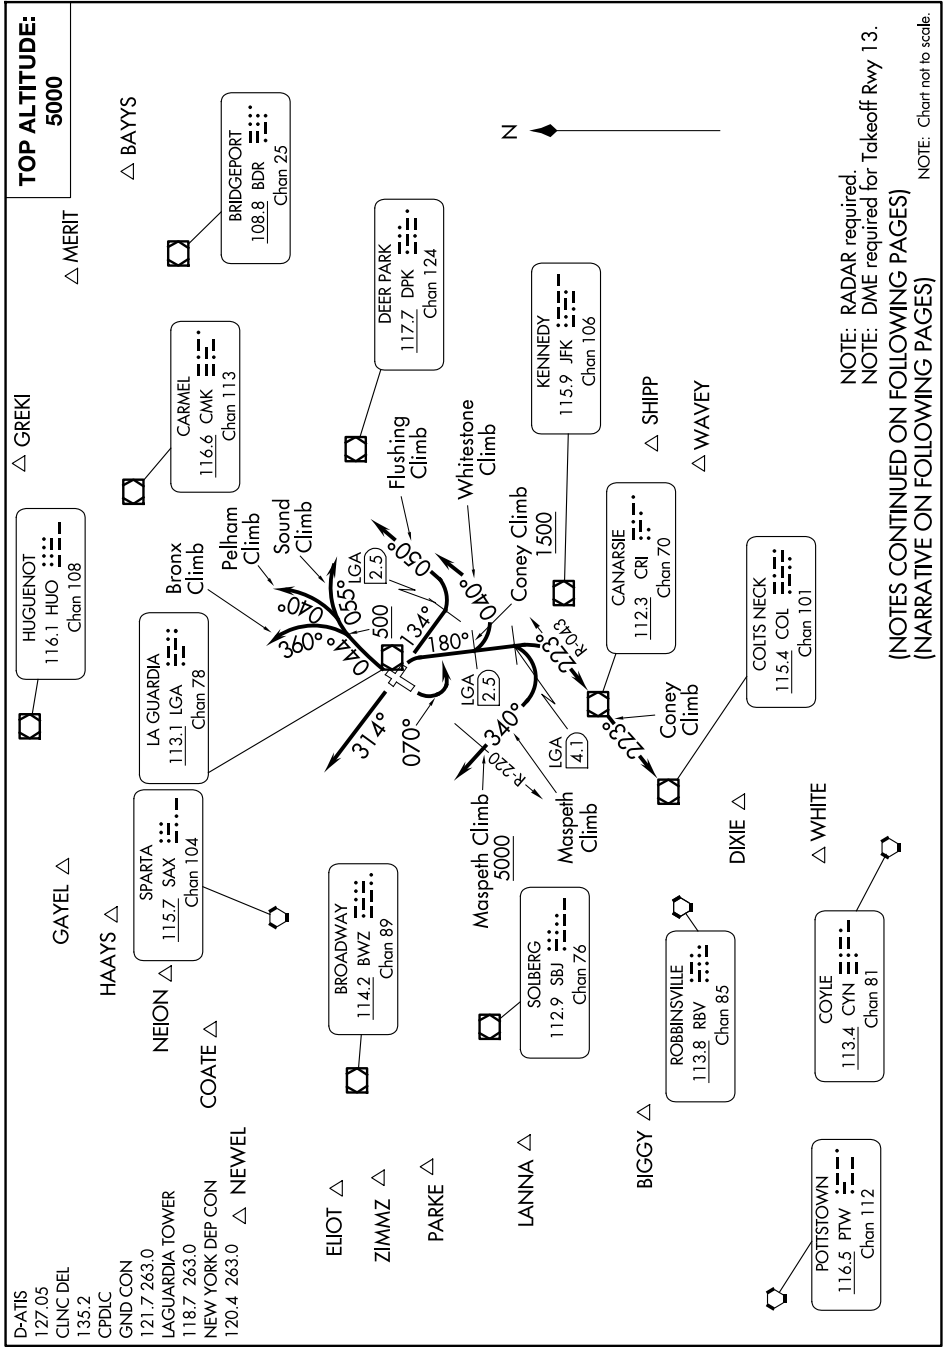

LAGUARDIA SEVEN DEPARTURE

NE-2, 15 MAY 2025 to 12 JUN 2025

LAGUARDIA SEVEN DEPARTURE

(LGA7.LGA) 31DEC20

NOTE: RADAR required.
NOTE: DME required for Takeoff Rwy 13.

(NOTES CONTINUED ON FOLLOWING PAGES)
(NARRATIVE ON FOLLOWING PAGES)

NOTE: Chart not to scale.

NE-2, 15 MAY 2025 to 12 JUN 2025