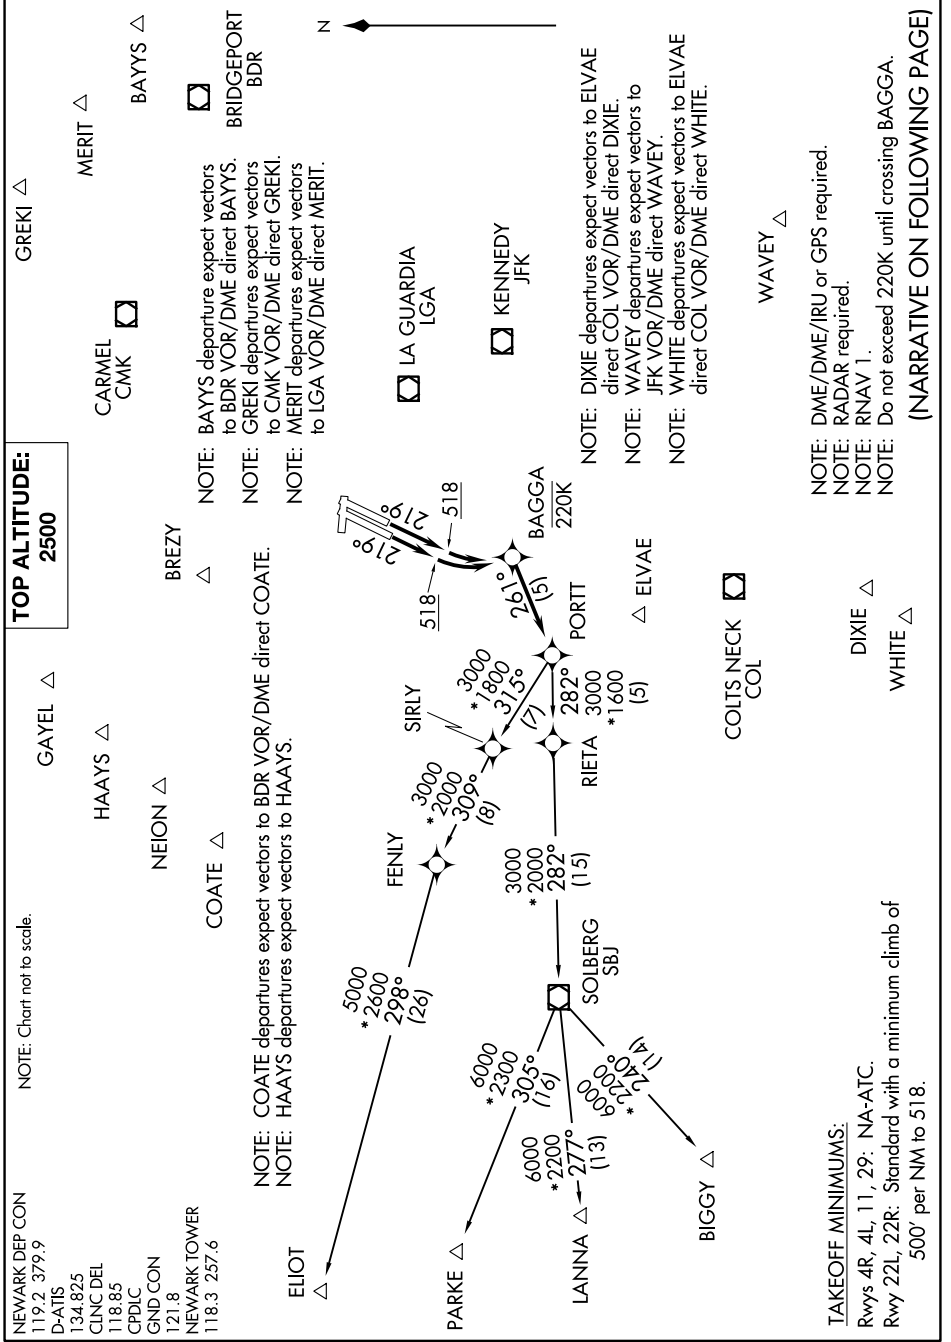

PORTT FOUR DEPARTURE (RNAV)

NEWARK, NEW JERSEY

NE-2, 15 MAY 2025 to 12 JUN 2025

PORTT FOUR DEPARTURE (RNAV)

NE-2, 15 MAY 2025 to 12 JUN 2025