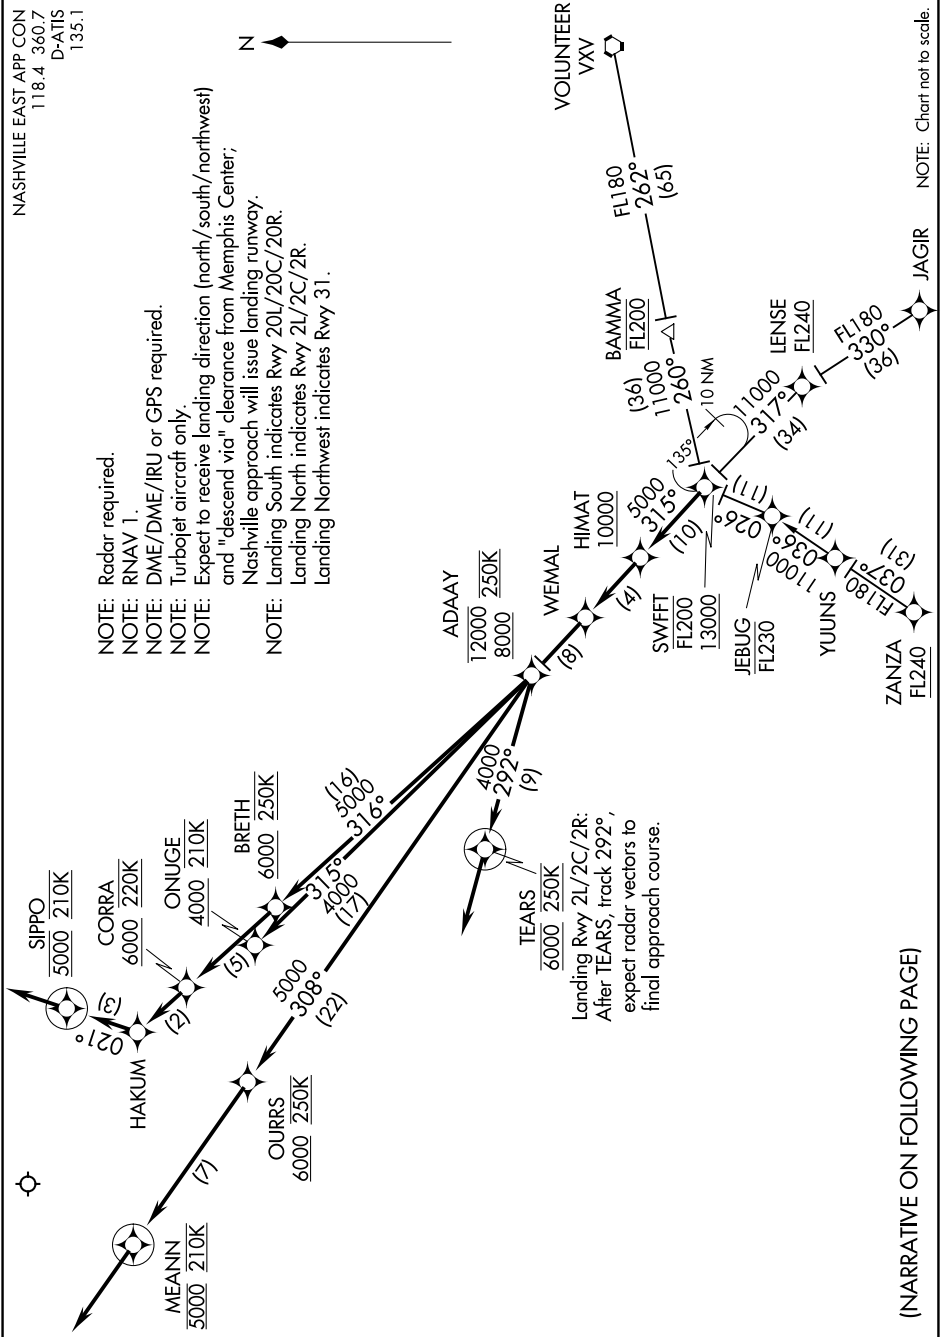

SWFFT TWO ARRIVAL (RNAV)

SE-1, 15 MAY 2025 to 12 JUN 2025

(NARRATIVE ON FOLLOWING PAGE)

SE-1, 15 MAY 2025 to 12 JUN 2025