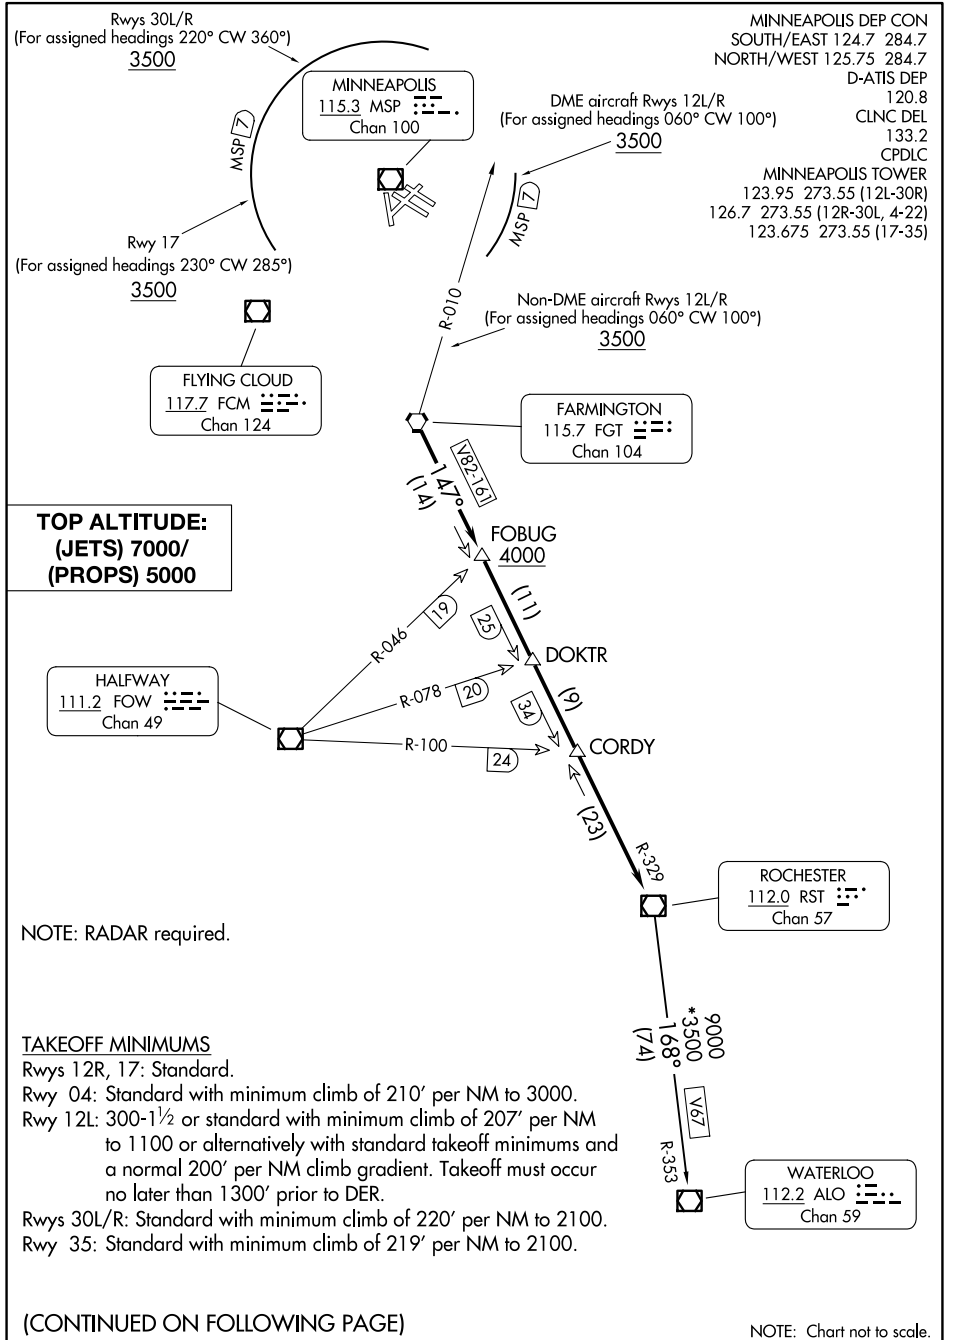

(RST1 .RST) 23334

MINNEAPOLIS-ST PAUL INTL/WOLD-CHAMBERLAIN (MSP)

# ROCHESTER ONE DEPARTURE

AL-264 (FAA)

MINNEAPOLIS, MINNESOTA

NC-1, 15 MAY 2025 to 12 JUN 2025

NC-1, 15 MAY 2025 to 12 JUN 2025

# ROCHESTER ONE DEPARTURE

MINNEAPOLIS, MINNESOTA

(RST1 .RST) 13SEP18

MINNEAPOLIS-ST PAUL INTL/WOLD-CHAMBERLAIN (MSP)