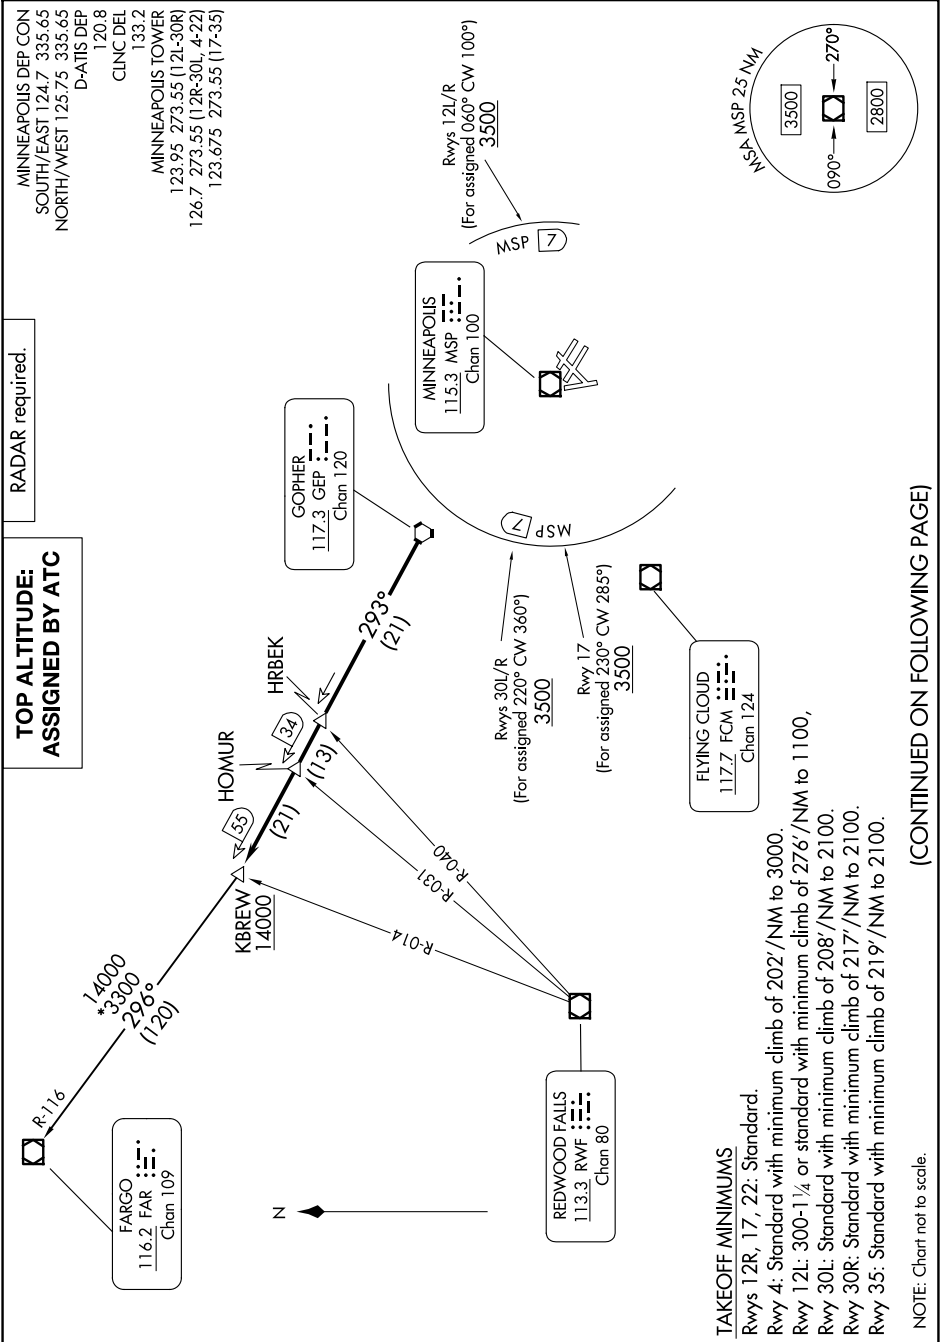

(KBREW2.KBREW) 24137
KBREW TWO DEPARTURE

MINNEAPOLIS-ST PAUL INTL/WOLD-CHAMBERLAIN (MSP)
 AL-264 (FAA) MINNEAPOLIS, MINNESOTA

NC-1, 15 MAY 2025 to 12 JUN 2025

(CONTINUED ON FOLLOWING PAGE)

NC-1, 15 MAY 2025 to 12 JUN 2025

(KBREW2.KBREW) 16MAY24
KBREW TWO DEPARTURE

MINNEAPOLIS, MINNESOTA
 MINNEAPOLIS-ST PAUL INTL/WOLD-CHAMBERLAIN (MSP)