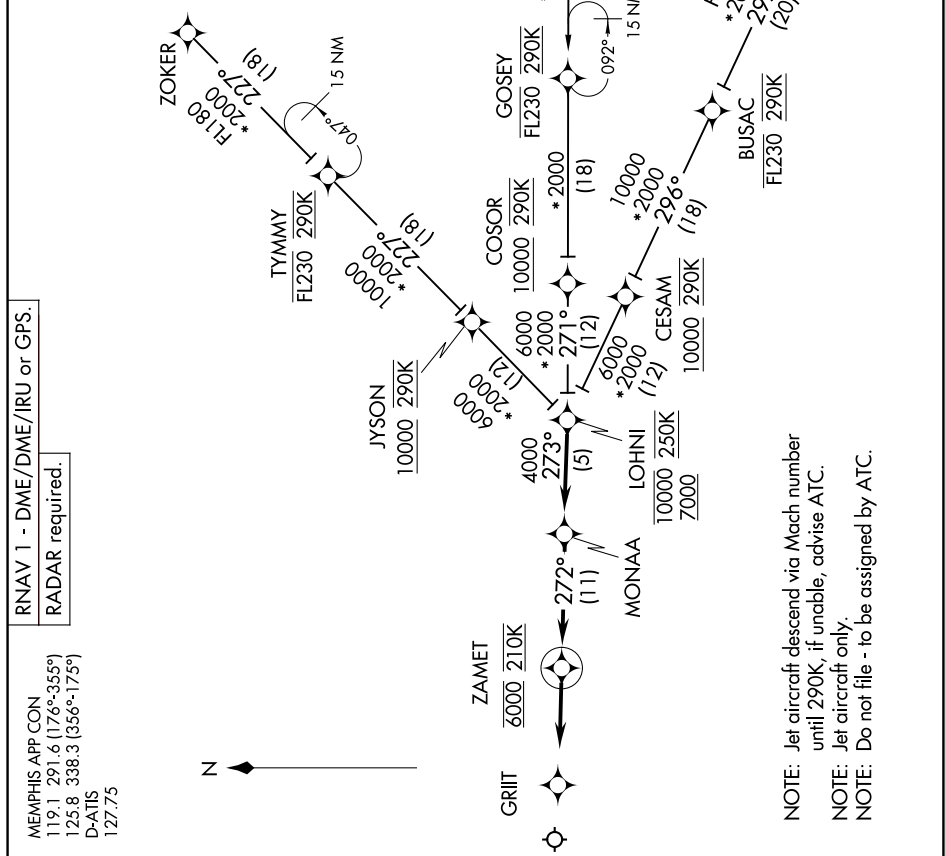

MONAA FOUR ARRIVAL (RNAV)

SE-1, 15 MAY 2025 to 12 JUN 2025

ARRIVAL ROUTE DESCRIPTION

FASON TRANSITION (FASON.MONAA4):
 HOMNN TRANSITION (HOMNN.MONAA4):
 MATCN TRANSITION (MATCN.MONAA4):
 ZOKER TRANSITION (ZOKER.MONAA4):

From LOHNI on track 273° to MONAA, then on track 272° to cross ZAMET at 6000 and 210K, then on track 272°. Expect radar vectors to final approach course.

NOTE: Chart not to scale.

SE-1, 15 MAY 2025 to 12 JUN 2025

MONAA FOUR ARRIVAL (RNAV)

(MONAA.MONAA4) 30NOV23