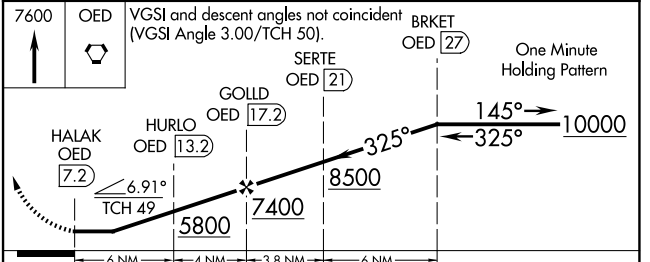

VORTAC OED 113.6 Chan 83	APP CRS 325°	Rwy Idg TDZE Apt Elev 1335	N/A N/A
--	------------------------	---	------------

VOR/DME-C

ROGUE VALLEY INTL/MEDFORD (MFR)

⚠ Circling NA for Cats C and D northeast of Rwy 14-32.
⚠ -3°C

MISSED APPROACH: Climb to 7600 direct OED VORTAC and hold, continue climb-in-hold to 7600.

ATIS 127.25	CASCADE APP CON * 124.3 379.9	MEDFORD TOWER * 119.4 (CTAF) 257.8	GND CON 121.8	UNICOM 122.95
-----------------------	---	--	-------------------------	-------------------------

CATEGORY	A	B	C	D
CIRCLING	3600-1¼ 2265 (2300-1¼)	3600-1½ 2265 (2300-1½)	3600-3	2265 (2300-3)

NW-1, 15 MAY 2025 to 12 JUN 2025

NW-1, 15 MAY 2025 to 12 JUN 2025