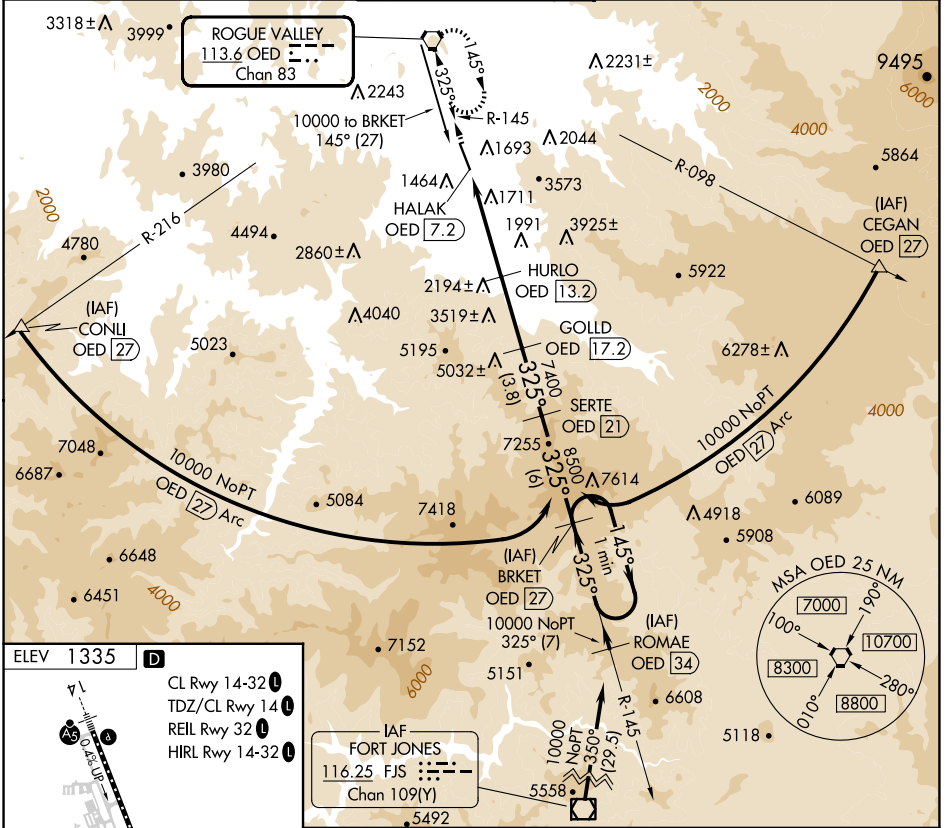

VORTAC OED 113.6 Chan 83	APP CRS 325°	Rwy Idg TDZE Apt Elev 1335	N/A N/A
--	------------------------	---	------------

VOR/DME-C

ROGUE VALLEY INTL/MEDFORD (MFR)

⚠ Circling NA for Cats C and D northeast of Rwy 14-32.
⚠ -3°C

MISSED APPROACH: Climb to 7600 direct OED VORTAC and hold, continue climb-in-hold to 7600.

ATIS 127.25	CASCADE APP CON * 124.3 379.9	MEDFORD TOWER * 119.4 (CTAF) 257.8	GND CON 121.8	UNICOM 122.95
-----------------------	---	--	-------------------------	-------------------------

CATEGORY	A	B	C	D
CIRCLING	3600-1¼ 2265 (2300-1¼)	3600-1½ 2265 (2300-1½)	3600-3	2265 (2300-3)

NW-1, 15 MAY 2025 to 12 JUN 2025

NW-1, 15 MAY 2025 to 12 JUN 2025