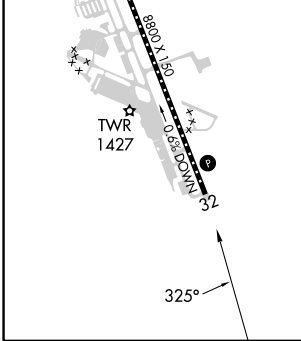

VORTAC OED 113.6 Chan 83	APP CRS 325°	Rwy Idg TDZE Apt Elev 1335	N/A N/A
--	------------------------	---	------------

VOR/DME-C

ROGUE VALLEY INTL/MEDFORD (MFR)

⚠ Circling NA for Cats C and D northeast of Rwy 14-32.
⚠ -3°C

MISSED APPROACH: Climb to 7600 direct OED VORTAC and hold, continue climb-in-hold to 7600.

ATIS 127.25	CASCADE APP CON * 124.3 379.9	MEDFORD TOWER * 119.4 (CTAF) 257.8	GND CON 121.8	UNICOM 122.95
-----------------------	---	--	-------------------------	-------------------------

CATEGORY	A	B	C	D
CIRCLING	3600-1¼ 2265 (2300-1¼)	3600-1½ 2265 (2300-1½)	3600-3	2265 (2300-3)

NW-1, 15 MAY 2025 to 12 JUN 2025

NW-1, 15 MAY 2025 to 12 JUN 2025