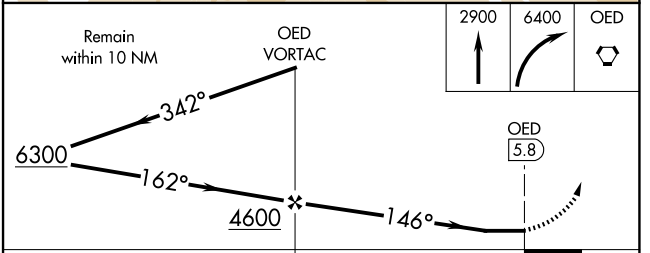

VORTAC OED 113.6 Chan 83	APP CRS 146°	Rwy Idg TDZE Apt Elev 1335	N/A N/A
--	------------------------	--	--------------------------

VOR-A

ROGUE VALLEY INTL/MEDFORD (MFR)

⚠ If local altimeter setting not received, procedure NA.
⚠ Circling NA for Cats C and D northeast of Rwy 14-32.
⚠ -3°C

MISSED APPROACH: Climb to 2900 then climbing right turn to 6400 direct OED VORTAC and hold, continue climb-in-hold to 6400.

ATIS 127.25	CASCADE APP CON * 124.3 379.9	MEDFORD TOWER * 119.4 (CTAF) 257.8	GND CON 121.8	UNICOM 122.95
-----------------------	---	--	-------------------------	-------------------------

CATEGORY	A	B	C	D
CIRCLING	2680-1¼ 1345 (1400-1¼)	2680-1½ 1345 (1400-1½)	2680-3	1345 (1400-3)

NW-1, 15 MAY 2025 to 12 JUN 2025

NW-1, 15 MAY 2025 to 12 JUN 2025