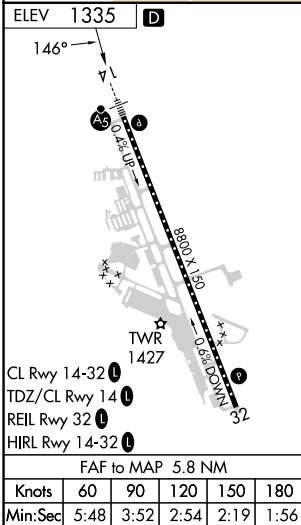

VORTAC OED 113.6 Chan 83	APP CRS 146°	Rwy Idg TDZE Apt Elev 1335	N/A N/A
--	------------------------	--	--------------------------

VOR-A

ROGUE VALLEY INTL/MEDFORD (MFR)

⚠ If local altimeter setting not received, procedure NA.
⚠ Circling NA for Cats C and D northeast of Rwy 14-32.
⚠ -3°C

MISSED APPROACH: Climb to 2900 then climbing right turn to 6400 direct OED VORTAC and hold, continue climb-in-hold to 6400.

ATIS 127.25	CASCADE APP CON * 124.3 379.9	MEDFORD TOWER * 119.4 (CTAF) 257.8	GND CON 121.8	UNICOM 122.95
-----------------------	---	--	-------------------------	-------------------------

CATEGORY	A	B	C	D
CIRCLING	2680-1¼ 1345 (1400-1¼)	2680-1½ 1345 (1400-1½)	2680-3	1345 (1400-3)

NW-1, 15 MAY 2025 to 12 JUN 2025

NW-1, 15 MAY 2025 to 12 JUN 2025