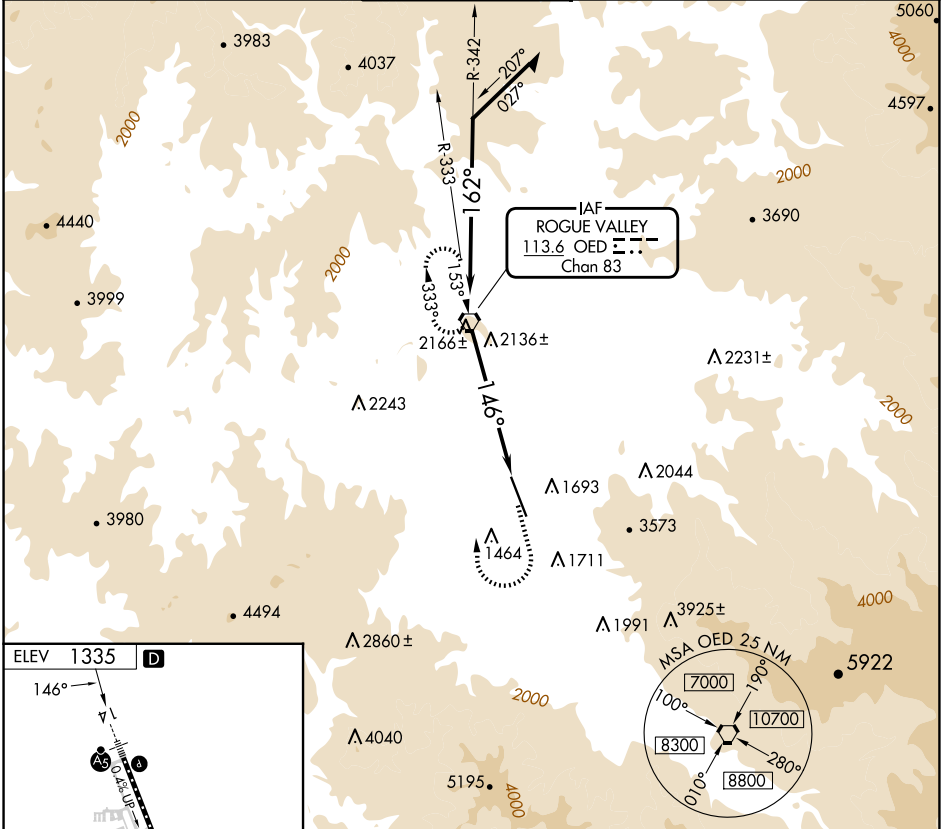

VORTAC OED 113.6 Chan 83	APP CRS 146°	Rwy Idg TDZE Apt Elev 1335	N/A N/A
--	------------------------	--	--------------------------

VOR-A

ROGUE VALLEY INTL/MEDFORD (MFR)

⚠ If local altimeter setting not received, procedure NA.
⚠ Circling NA for Cats C and D northeast of Rwy 14-32.
⚠ -3°C

MISSED APPROACH: Climb to 2900 then climbing right turn to 6400 direct OED VORTAC and hold, continue climb-in-hold to 6400.

ATIS 127.25	CASCADE APP CON * 124.3 379.9	MEDFORD TOWER * 119.4 (CTAF) 257.8	GND CON 121.8	UNICOM 122.95
-----------------------	---	--	-------------------------	-------------------------

CATEGORY	A	B	C	D
CIRCLING	2680-1¼ 1345 (1400-1¼)	2680-1½ 1345 (1400-1½)	2680-3	1345 (1400-3)

NW-1, 15 MAY 2025 to 12 JUN 2025

NW-1, 15 MAY 2025 to 12 JUN 2025