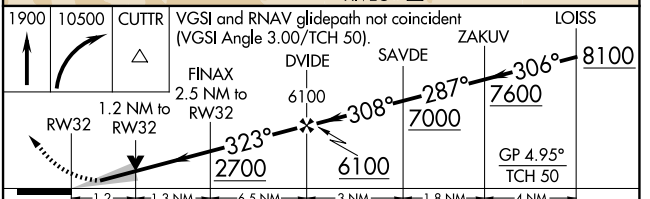

WAAS CH 56544 W32A	APP CRS 323°	Rwy Idg TDZE Apt Elev	8800 1335 1335
--	------------------------	-----------------------------	---

RNAV (GPS) Y RWY 32

ROGUE VALLEY INTL/MEDFORD (MFR)

RNP APCH - GPS.		MISSED APPROACH: Climb to 1900 then climbing right turn to 10500 direct CUTTR and hold, continue climb-in-hold to 10500.	
Baro-VNAV NA.			

ATIS 127.25	CASCADE APP CON * 124.3 379.9	MEDFORD TOWER * 119.4 (CTAF) 257.8	GND CON 121.8	UNICOM 122.95
-----------------------	---	--	-------------------------	-------------------------

CATEGORY	A	B	C	D
LPV DA	1610-7/8 275 (300-7/8)			NA
LNAV/VNAV DA	1768-1 1/4 433 (500-1 1/4)			NA
LNAV MDA	1780-1 445 (500-1)			NA
CIRCLING	2000-1 665 (700-1)			NA