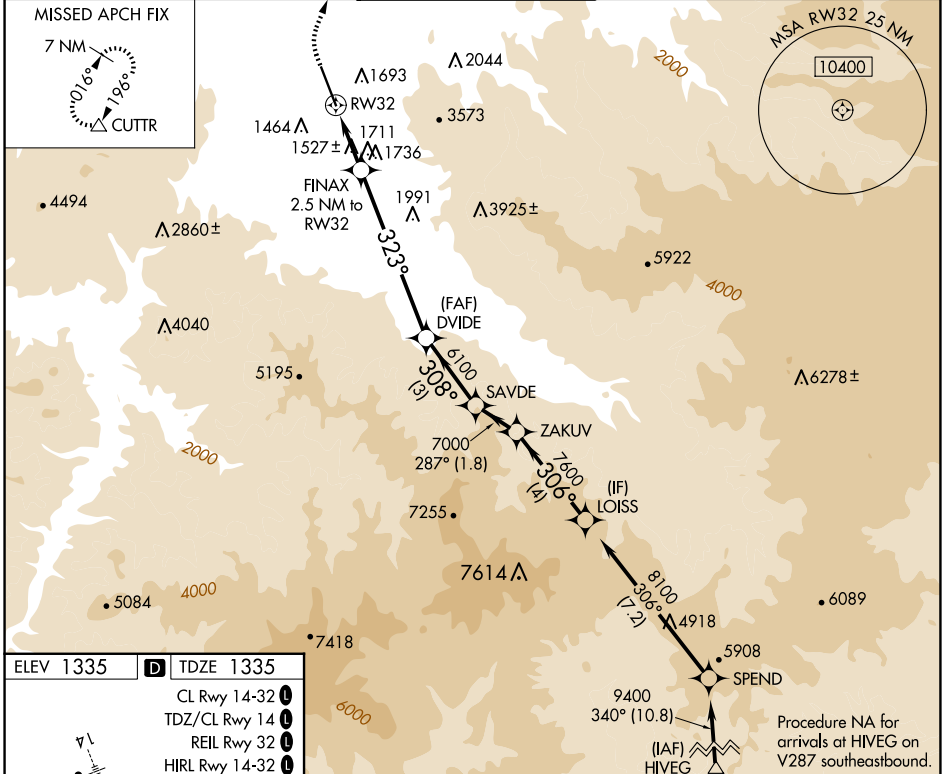

WAAS CH 56544 W32A	APP CRS 323°	Rwy Idg TDZE Apt Elev	8800 1335 1335
--	------------------------	-----------------------------	---

RNAV (GPS) Y RWY 32

ROGUE VALLEY INTL/MEDFORD (MFR)

RNP APCH - GPS.		MISSED APPROACH: Climb to 1900 then climbing right turn to 10500 direct CUTTR and hold, continue climb-in-hold to 10500.	
Baro-VNAV NA.			

ATIS 127.25	CASCADE APP CON * 124.3 379.9	MEDFORD TOWER * 119.4 (CTAF) 257.8	GND CON 121.8	UNICOM 122.95
-----------------------	---	--	-------------------------	-------------------------

CATEGORY	A	B	C	D
LPV DA	1610-7/8 275 (300-7/8)			NA
LNAV/VNAV DA	1768-1 1/4 433 (500-1 1/4)			NA
LNAV MDA	1780-1 445 (500-1)			NA
CIRCLING	2000-1 665 (700-1)			NA

NW-1, 15 MAY 2025 to 12 JUN 2025

NW-1, 15 MAY 2025 to 12 JUN 2025