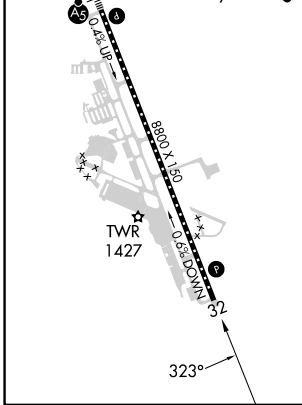

WAAS CH 56544 W32A	APP CRS 323°	Rwy Idg TDZE Apt Elev	8800 1335 1335
--	------------------------	-----------------------------	---

RNAV (GPS) Y RWY 32

ROGUE VALLEY INTL/MEDFORD (MFR)

RNP APCH - GPS.		MISSED APPROACH: Climb to 1900 then climbing right turn to 10500 direct CUTTR and hold, continue climb-in-hold to 10500.	
Baro-VNAV NA.			

ATIS 127.25	CASCADE APP CON * 124.3 379.9	MEDFORD TOWER * 119.4 (CTAF) 257.8	GND CON 121.8	UNICOM 122.95
-----------------------	---	--	-------------------------	-------------------------

CATEGORY	A	B	C	D
LPV DA	1610-7/8 275 (300-7/8)			NA
LNAV/VNAV DA	1768-1 1/4 433 (500-1 1/4)			NA
LNAV MDA	1780-1 445 (500-1)			NA
CIRCLING	2000-1 665 (700-1)			NA