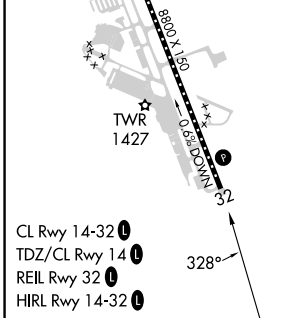

APP CRS	Rwy Idg	N/A
328°	TDZE	N/A
	Apt Elev	1335

RNAV (GPS)-D

ROGUE VALLEY INTL/MEDFORD (MFR)

RNP APCH.		MISSED APPROACH: Climb to 7800 direct OED VORTAC and hold, continue climb-in-hold to 7800.	
<p>Circling NA for Cats C and D northeast of Rwy 14-32.</p>			

ATIS	CASCADE APP CON *	MEDFORD TOWER *	GND CON	UNICOM
127.25	124.3 379.9	119.4 (CTAF) 257.8	121.8	122.95

CATEGORY	A	B	C	D
CIRCLING	3600-1¼ 2265 (2300-1¼)	3600-1½ 2265 (2300-1½)	3600-3	2265 (2300-3)

NW-1, 15 MAY 2025 to 12 JUN 2025