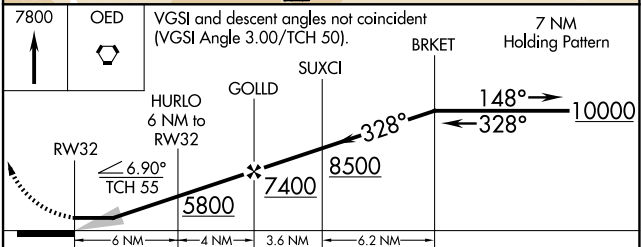

APP CRS	Rwy Idg	N/A
328°	TDZE	N/A
	Apt Elev	1335

RNAV (GPS)-D

ROGUE VALLEY INTL/MEDFORD (MFR)

RNP APCH.		MISSED APPROACH: Climb to 7800 direct OED VORTAC and hold, continue climb-in-hold to 7800.	
<p>Circling NA for Cats C and D northeast of Rwy 14-32.</p>			

ATIS	CASCADE APP CON *	MEDFORD TOWER *	GND CON	UNICOM
127.25	124.3 379.9	119.4 (CTAF) 257.8	121.8	122.95

CATEGORY	A	B	C	D
CIRCLING	3600-1¼ 2265 (2300-1¼)	3600-1½ 2265 (2300-1½)	3600-3	2265 (2300-3)

NW-1, 15 MAY 2025 to 12 JUN 2025