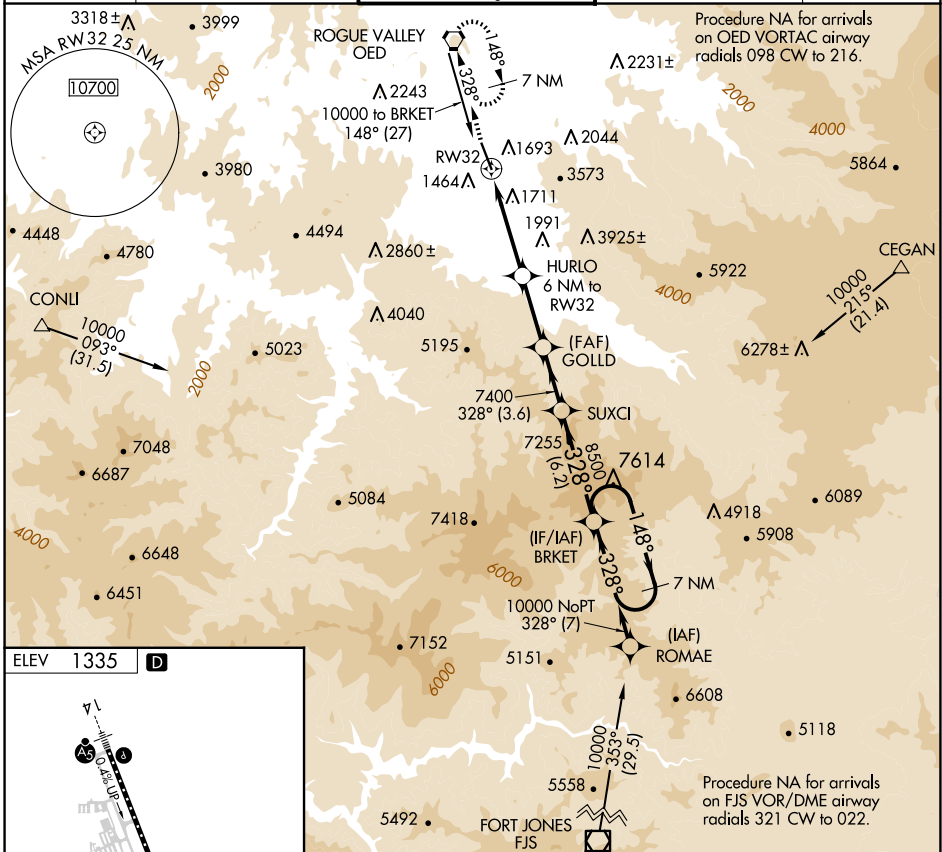

APP CRS	Rwy Idg	N/A
328°	TDZE	N/A
	Apt Elev	1335

RNAV (GPS)-D

ROGUE VALLEY INTL/MEDFORD (MFR)

RNP APCH.		MISSED APPROACH: Climb to 7800 direct OED VORTAC and hold, continue climb-in-hold to 7800.	
<p>Circling NA for Cats C and D northeast of Rwy 14-32.</p>			

ATIS	CASCADE APP CON *	MEDFORD TOWER *	GND CON	UNICOM
127.25	124.3 379.9	119.4 (CTAF) 257.8	121.8	122.95

CATEGORY	A	B	C	D
CIRCLING	3600-1¼ 2265 (2300-1¼)	3600-1½ 2265 (2300-1½)	3600-3	2265 (2300-3)

NW-1, 15 MAY 2025 to 12 JUN 2025

NW-1, 15 MAY 2025 to 12 JUN 2025