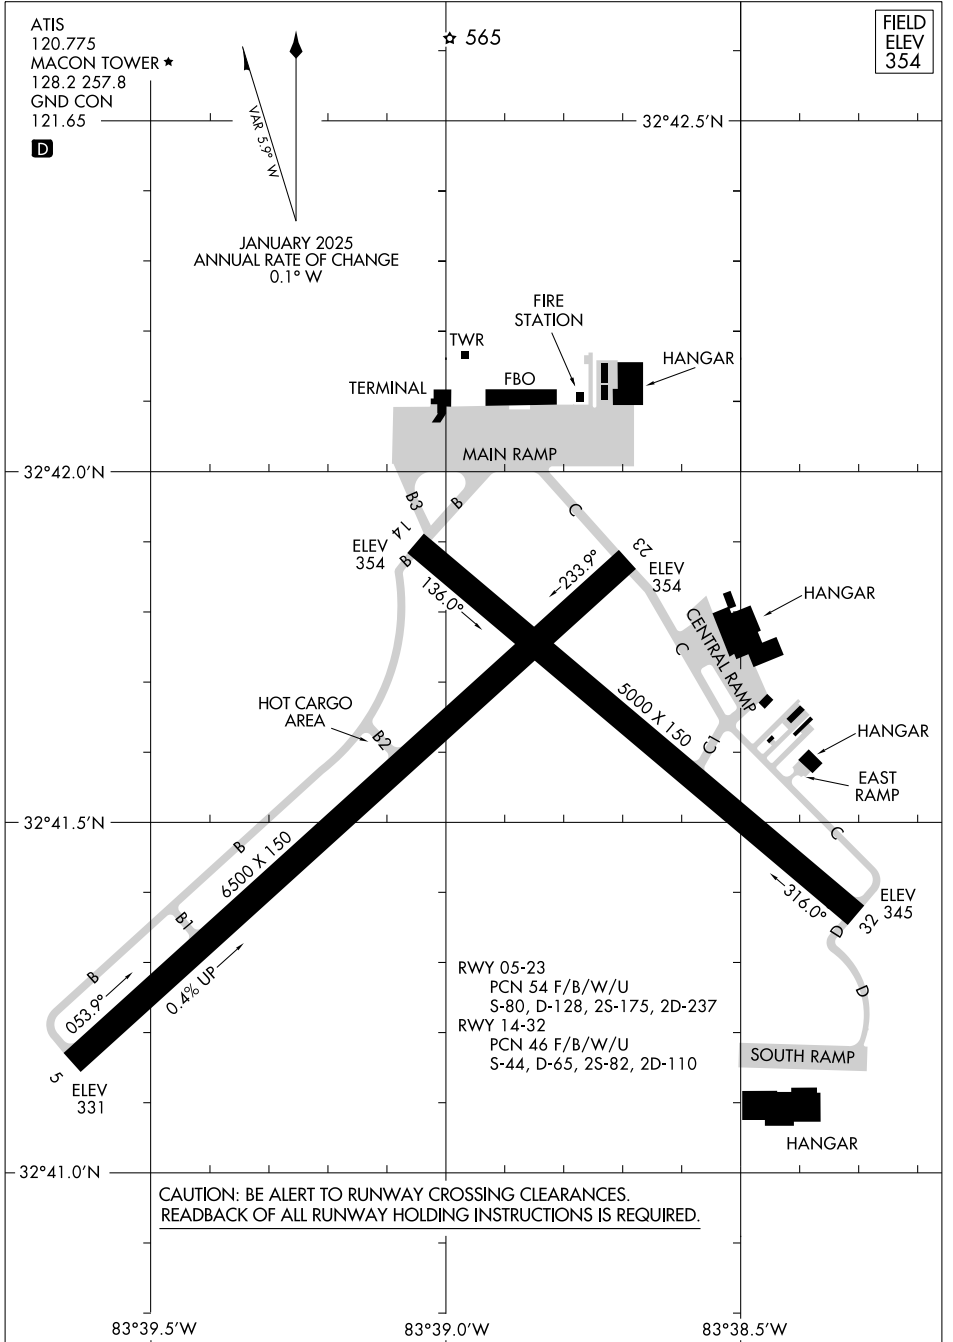

25107

AIRPORT DIAGRAM

AL-243 (FAA)

MIDDLE GEORGIA RGNL (MCN)
MACON, GEORGIA

SE-4, 15 MAY 2025 to 12 JUN 2025

SE-4, 15 MAY 2025 to 12 JUN 2025

AIRPORT DIAGRAM

25107

MACON, GEORGIA
MIDDLE GEORGIA RGNL (MCN)