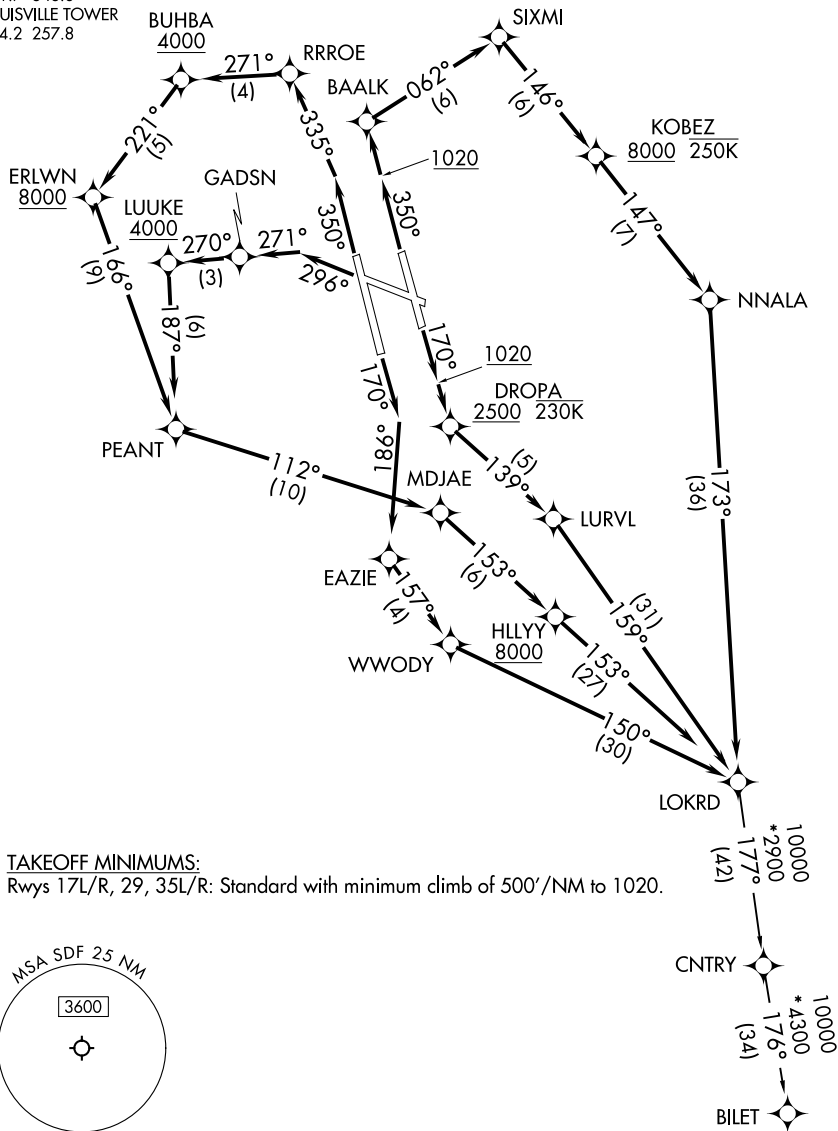

(LOKRD1.LOKRD) 24193

AL-239 (FAA)

LOUISVILLE MUHAMMAD ALI INTL (SDF^T)

LOKRD ONE DEPARTURE (RNAV)

LOUISVILLE, KENTUCKY

LOUISVILLE DEP CON
 132.075 327.0
 D-ATIS 118.725
 CLNC DEL
 126.1 275.8
 CPDLC
 GND CON
 121.7 348.6
 LOUISVILLE TOWER
 124.2 257.8

RNAV 1 - DME/DME/IRU or GPS.
 RADAR required for non-GPS equipped aircraft.

**TOP ALTITUDE:
 13000**

TAKEOFF MINIMUMS:

Rwys 17L/R, 29, 35L/R: Standard with minimum climb of 500'/NM to 1020.

(CONTINUED ON FOLLOWING PAGE)

NOTE: Chart not to scale.

LOKRD ONE DEPARTURE (RNAV)

(LOKRD1.LOKRD) 11JUL24

LOUISVILLE, KENTUCKY

LOUISVILLE MUHAMMAD ALI INTL (SDF^T)

SE-1, 15 MAY 2025 to 12 JUN 2025

SE-1, 15 MAY 2025 to 12 JUN 2025