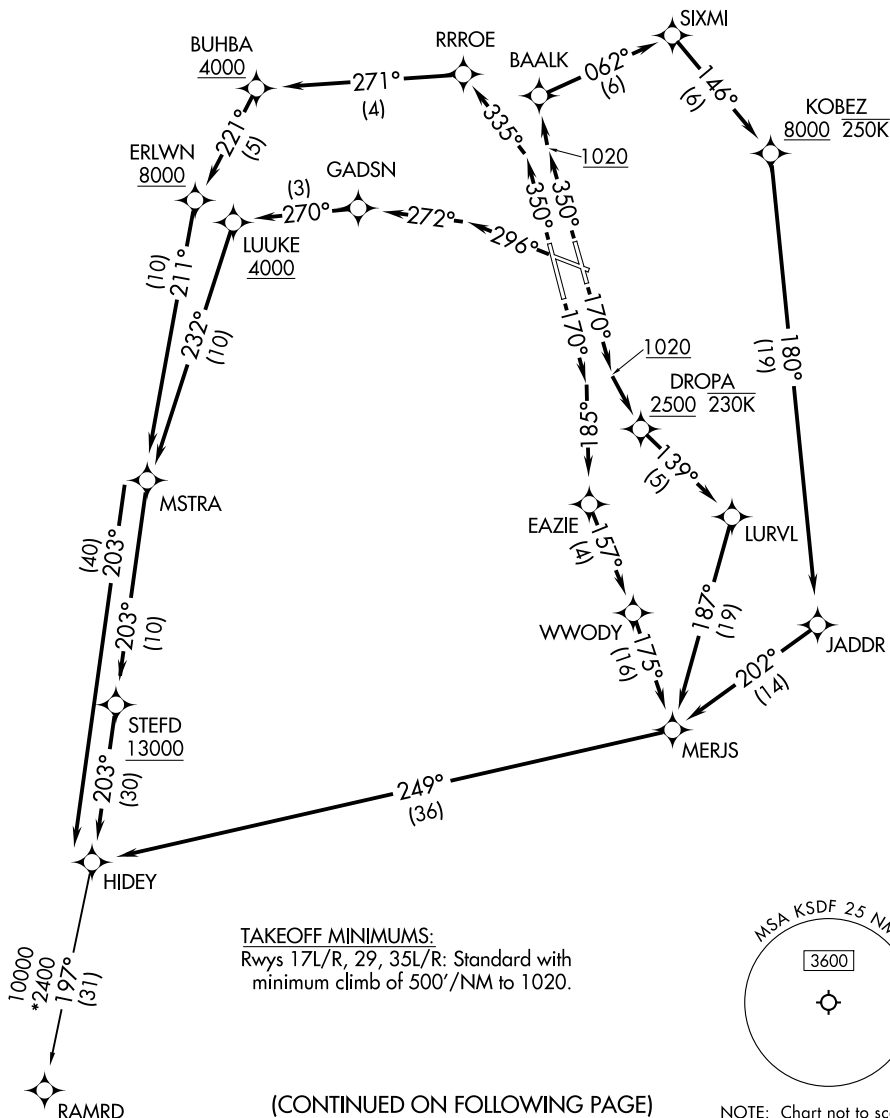

(HIDEY1.HIDEY) 24193

AL-239 (FAA)

LOUISVILLE MUHAMMAD ALI INTL (SDF)

LOUISVILLE, KENTUCKY

HIDEY ONE DEPARTURE (RNAV)

LOUISVILLE DEP CON
 132.075 327.0
 D-ATIS 118.725
 CLNC DEL
 126.1 275.8
 CPDLC
 GND CON
 121.7 348.6
 LOUISVILLE TOWER
 124.2 257.8

RNAV 1 - DME/DME/IRU or GPS.
 RADAR required for non-GPS equipped aircraft.

**TOP ALTITUDE:
 13000**

SE-1, 15 MAY 2025 to 12 JUN 2025

SE-1, 15 MAY 2025 to 12 JUN 2025

(CONTINUED ON FOLLOWING PAGE)

NOTE: Chart not to scale.

HIDEY ONE DEPARTURE (RNAV)

(HIDEY1.HIDEY) 11JUL24

LOUISVILLE, KENTUCKY
 LOUISVILLE MUHAMMAD ALI INTL (SDF)