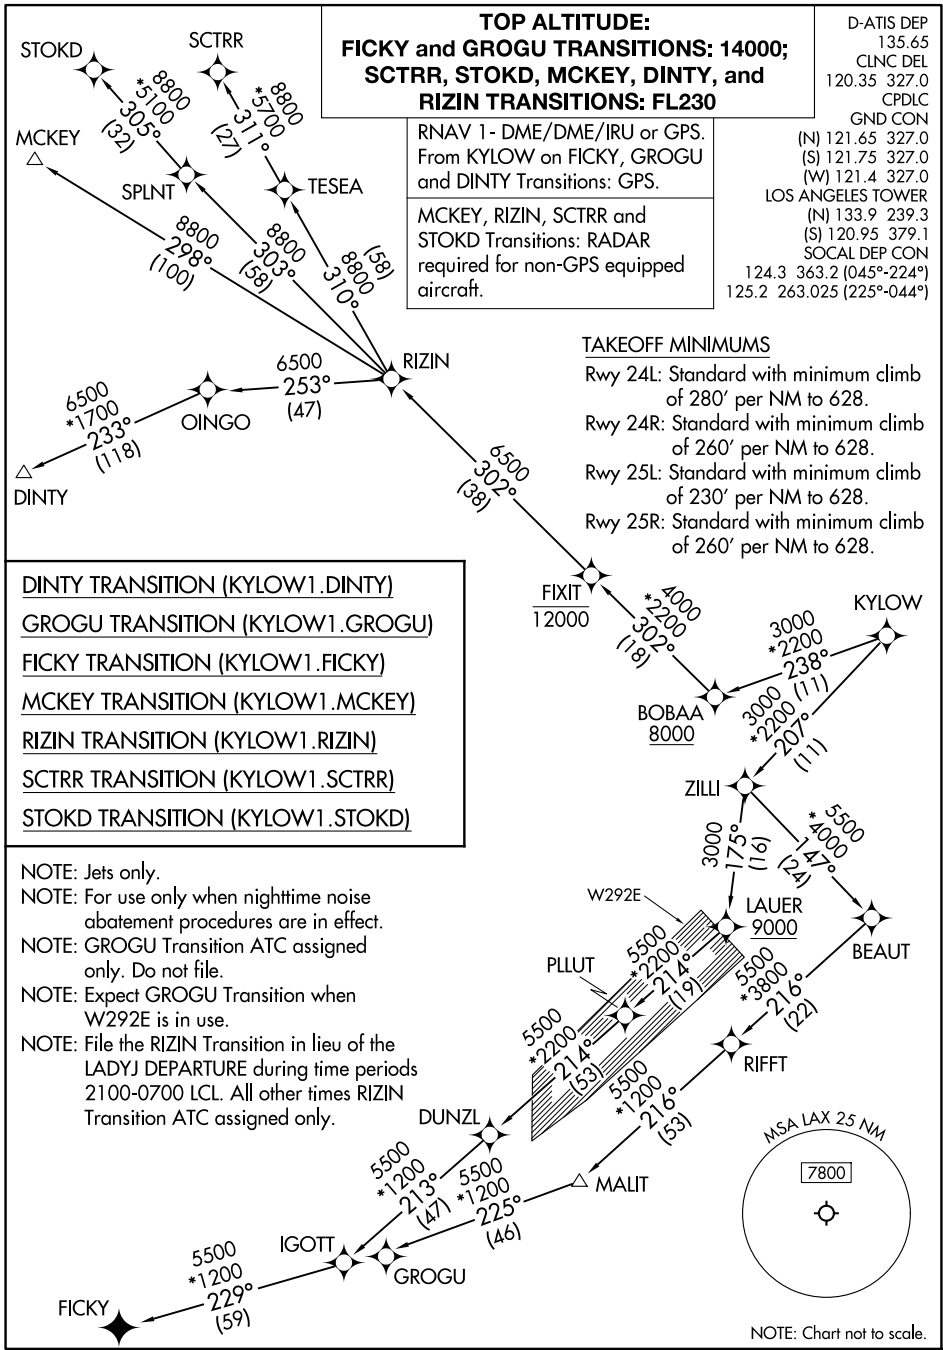

KYL0W ONE DEPARTURE (RNAV) (Transition Routes)

SW-3, 15 MAY 2025 to 12 JUN 2025

SW-3, 15 MAY 2025 to 12 JUN 2025

KYL0W ONE DEPARTURE (RNAV) (Transition Routes)