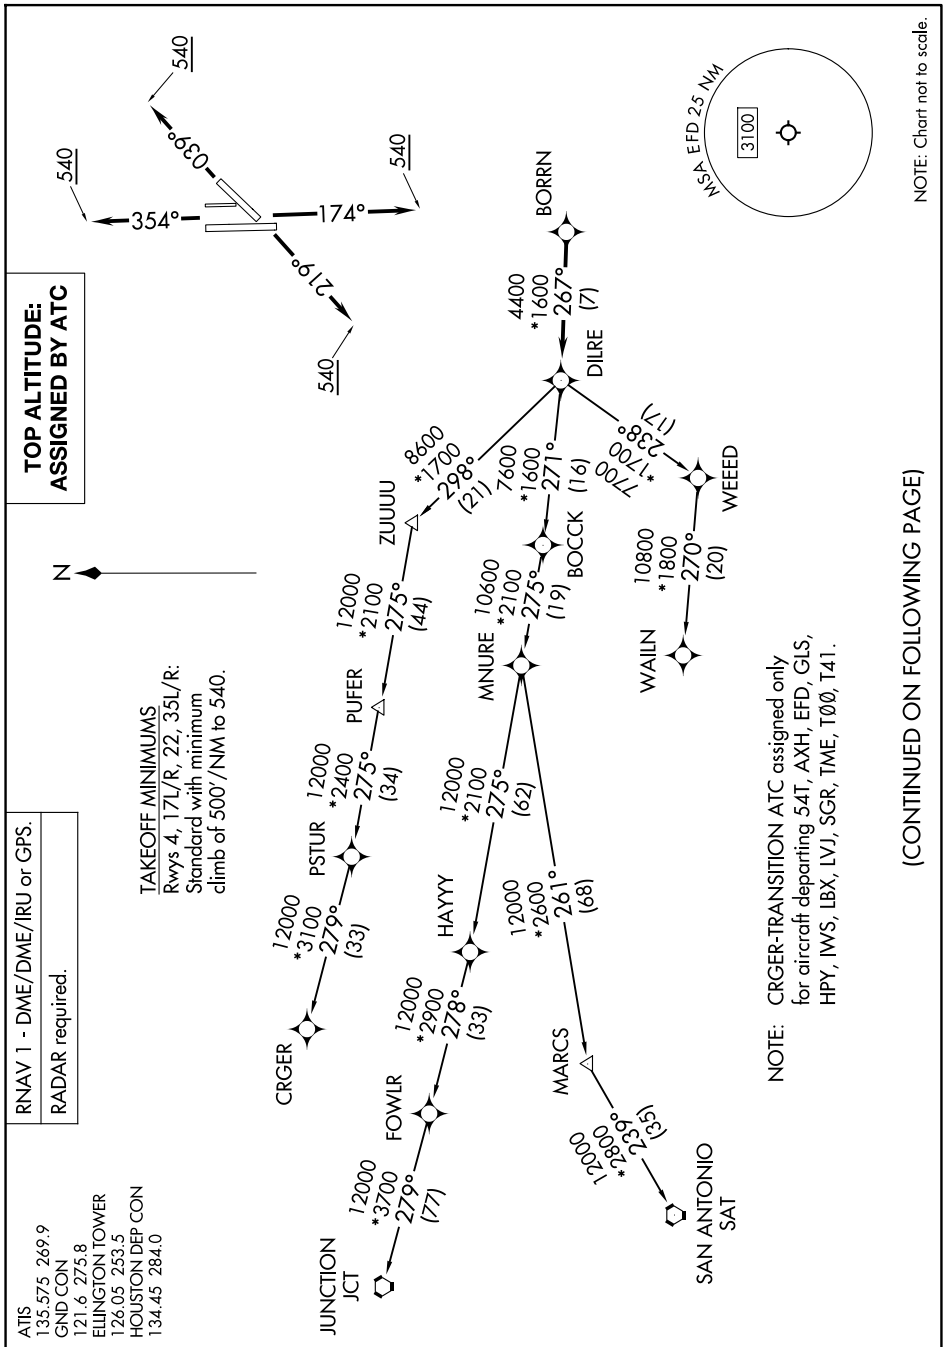

# BORRN SIX DEPARTURE (RNAV)

SC-5, 15 MAY 2025 to 12 JUN 2025

NOTE: Chart not to scale.

(CONTINUED ON FOLLOWING PAGE)

SC-5, 15 MAY 2025 to 12 JUN 2025

# BORRN SIX DEPARTURE (RNAV)