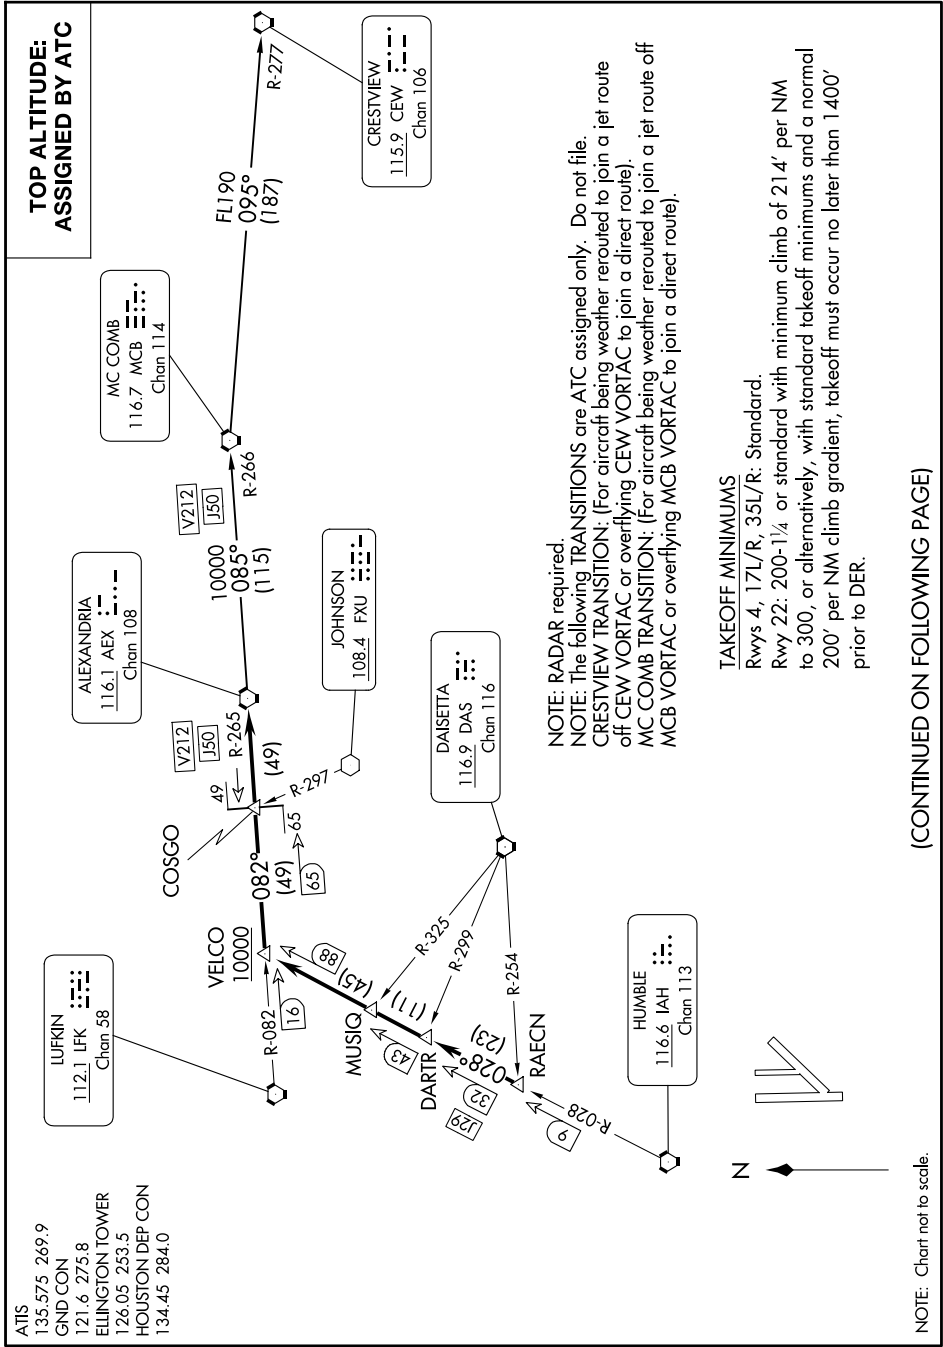

ALEXANDRIA THREE DEPARTURE

SC-5, 15 MAY 2025 to 12 JUN 2025

ATIS
135.575 269.9
GND CON
121.6 275.8
ELLINGTON TOWER
126.05 253.5
HOUSTON DEP CON
134.45 284.0

ALEXANDRIA THREE DEPARTURE

NOTE: Chart not to scale.

(CONTINUED ON FOLLOWING PAGE)

SC-5, 15 MAY 2025 to 12 JUN 2025