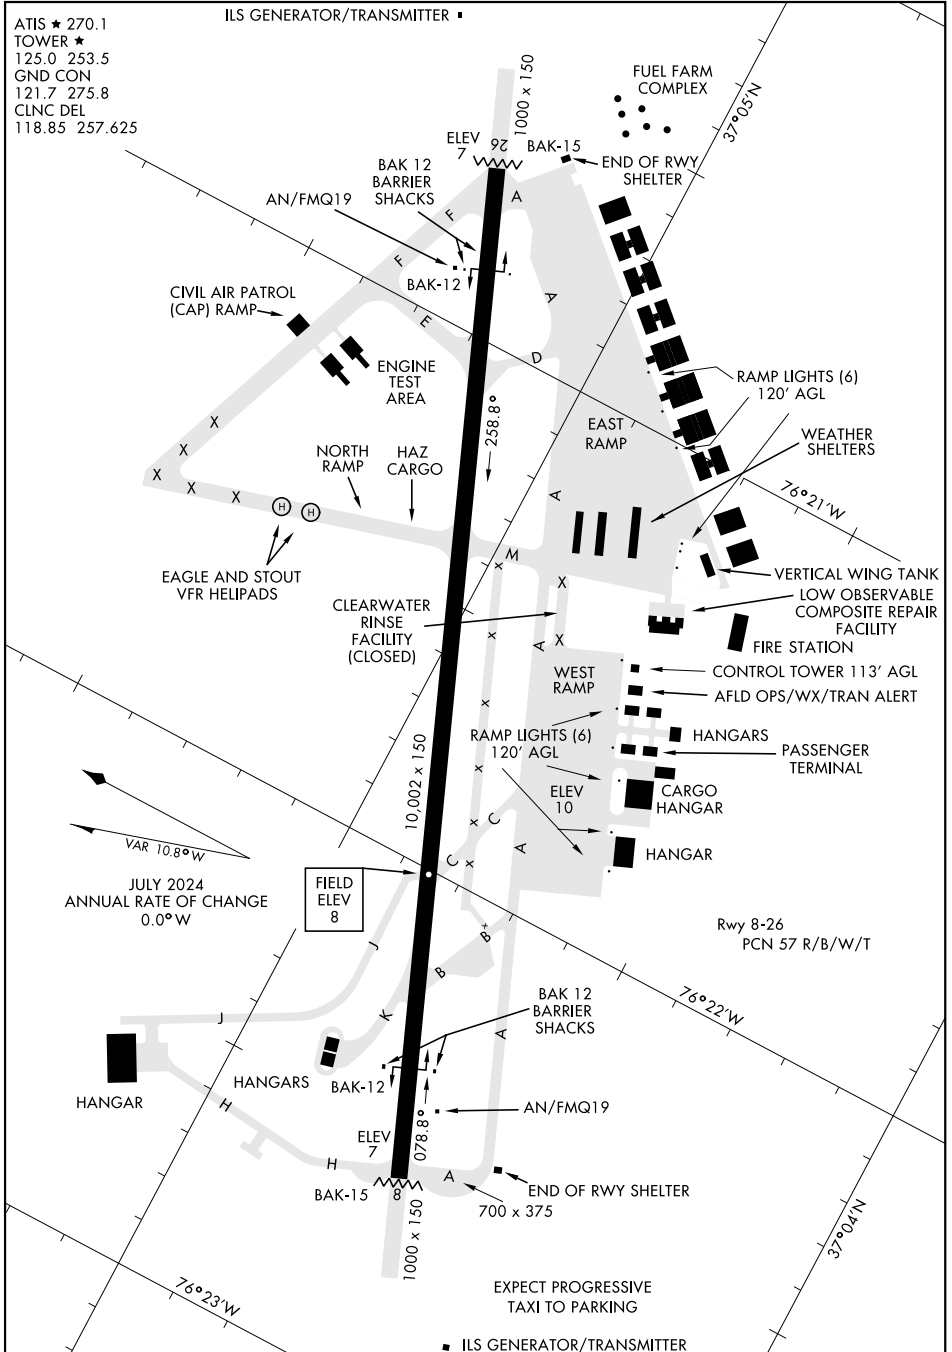

AIRPORT DIAGRAM

[USAF]

LANGLEY AFB (KLF1)

HAMPTON, VIRGINIA

ATIS ★ 270.1
 TOWER ★
 125.0 253.5
 GND CON
 121.7 275.8
 CLNC DEL
 118.85 257.625

ILS GENERATOR/TRANSMITTER ■

NE-3, 15 MAY 2025 to 12 JUN 2025

NE-3, 15 MAY 2025 to 12 JUN 2025

AIRPORT DIAGRAM

HAMPTON, VIRGINIA

LANGLEY AFB (KLF1)

EXPECT PROGRESSIVE TAXI TO PARKING

■ ILS GENERATOR/TRANSMITTER