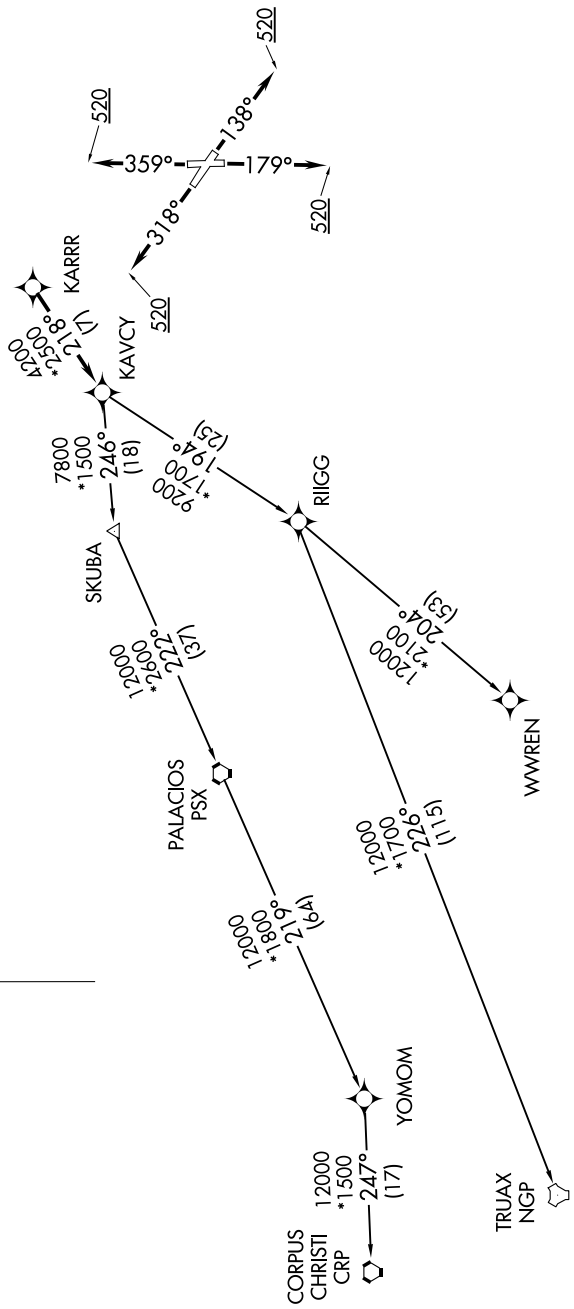

**TOP ALTITUDE:
ASSIGNED BY ATC**

RNAV-1 DME/DME/IRU or GPS.
RADAR required.

- ASOS 123.95
- CLNC DEL (When twr closed) 135.35
- GND CON 118.625
- GALVESTON TOWER * 120.575 (CTAF)
- HOUSTON DEP CON 134.45 284.0

TAKEOFF MINIMUMS
Rwys 14, 18, 32, 36: Standard with minimum climb of 500' per NM to 520.

(NARRATIVE ON FOLLOWING PAGE)

NOTE: Chart not to scale.