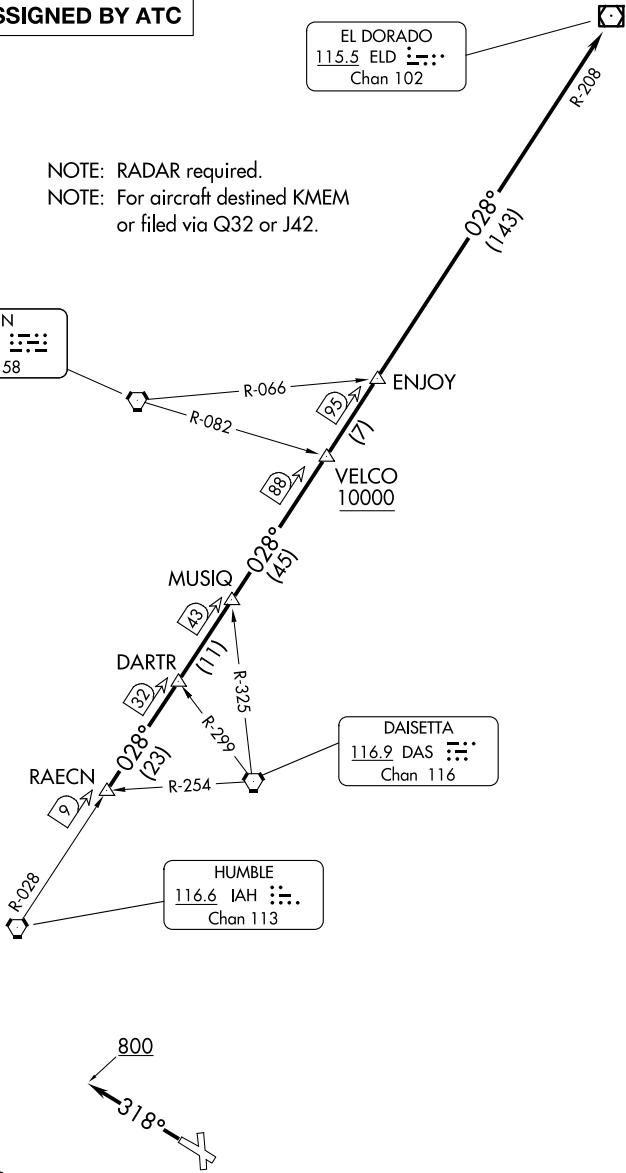

EL DORADO ONE DEPARTURE

ASOS
123.95
CLNC DEL (When twr closed)
135.35
GND CON
118.625
GALVESTON TOWER ★
120.575 (CTAF)
HOUSTON DEP CON
134.45 284.0

**TOP ALTITUDE:
ASSIGNED BY ATC**

EL DORADO
115.5 ELD :
Chan 102

NOTE: RADAR required.
NOTE: For aircraft destined KMEM
or filed via Q32 or J42.

LUFKIN
112.1 LFK :
Chan 58

DAISETTA
116.9 DAS :
Chan 116

HUMBLE
116.6 IAH :
Chan 113

TAKEOFF MINIMUMS
Rwys 14, 18, 32, 36: Standard.

NOTE: Chart not to scale.

(CONTINUED ON FOLLOWING PAGE)

SC-5, 15 MAY 2025 to 12 JUN 2025

SC-5, 15 MAY 2025 to 12 JUN 2025