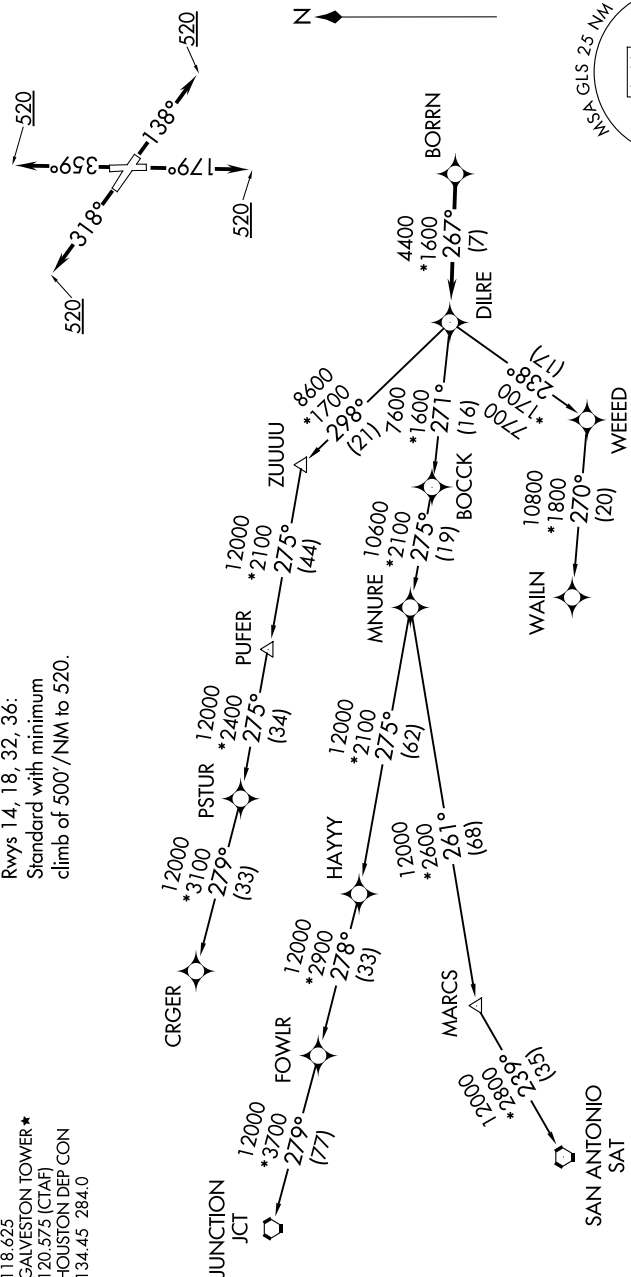

BORRN SIX DEPARTURE (RNAV)

SC-5, 15 MAY 2025 to 12 JUN 2025

TAKEOFF MINIMUMS
Rwys 14, 18, 32, 36:
Standard with minimum
climb of 500'/NM to 520.

RNAV 1 - DME/DME/IRU or GPS.
RADAR required.

**TOP ALTITUDE:
ASSIGNED BY ATC**

NOTE: CRGR-TRANSITION ATC assigned only for aircraft departing 54T, AXH, EFD, GLS, HPY, IWS, LBX, LVJ, SGR, TME, T00, T41.

(CONTINUED ON FOLLOWING PAGE)

NOTE: Chart not to scale.