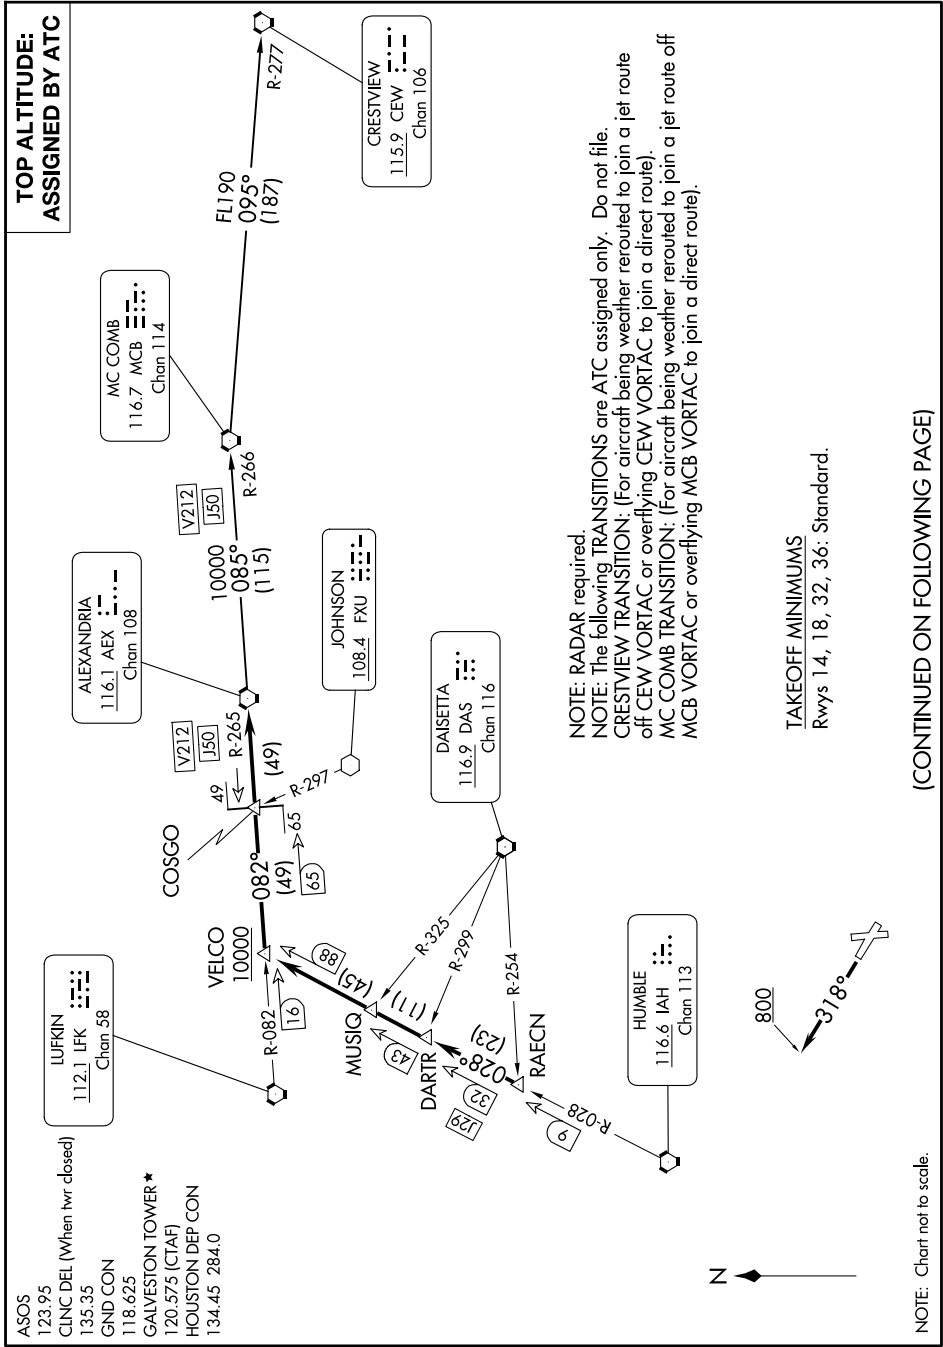

ALEXANDRIA THREE DEPARTURE

SC-5, 15 MAY 2025 to 12 JUN 2025

ALEXANDRIA THREE DEPARTURE

TAKEOFF MINIMUMS
Rwsy 14, 18, 32, 36: Standard.

(CONTINUED ON FOLLOWING PAGE)

NOTE: Chart not to scale.

SC-5, 15 MAY 2025 to 12 JUN 2025