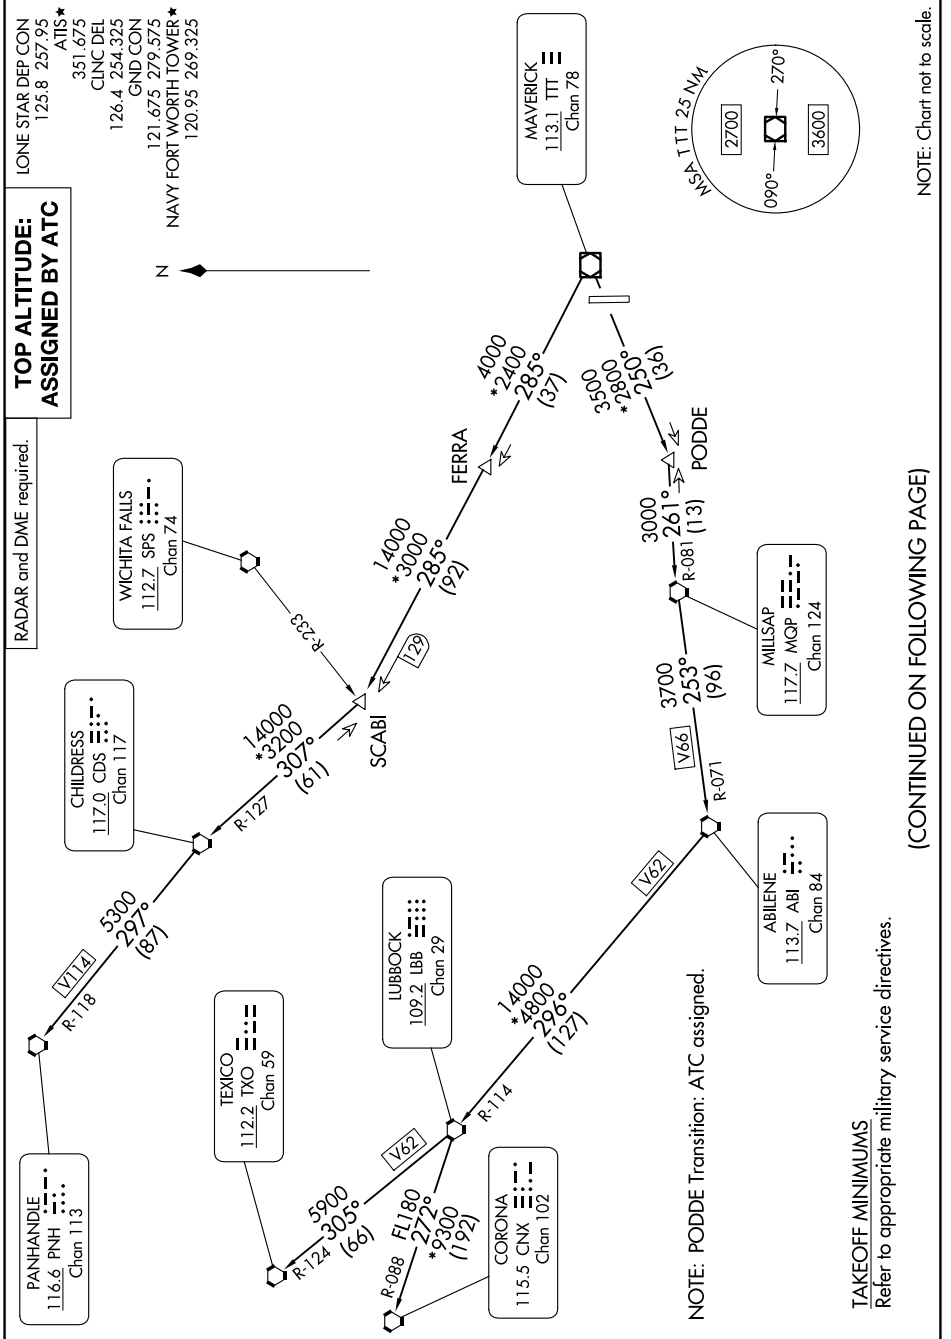

WORTH ONE DEPARTURE

SC-2, 15 MAY 2025 to 12 JUN 2025

WORTH ONE DEPARTURE

(CONTINUED ON FOLLOWING PAGE)

SC-2, 15 MAY 2025 to 12 JUN 2025