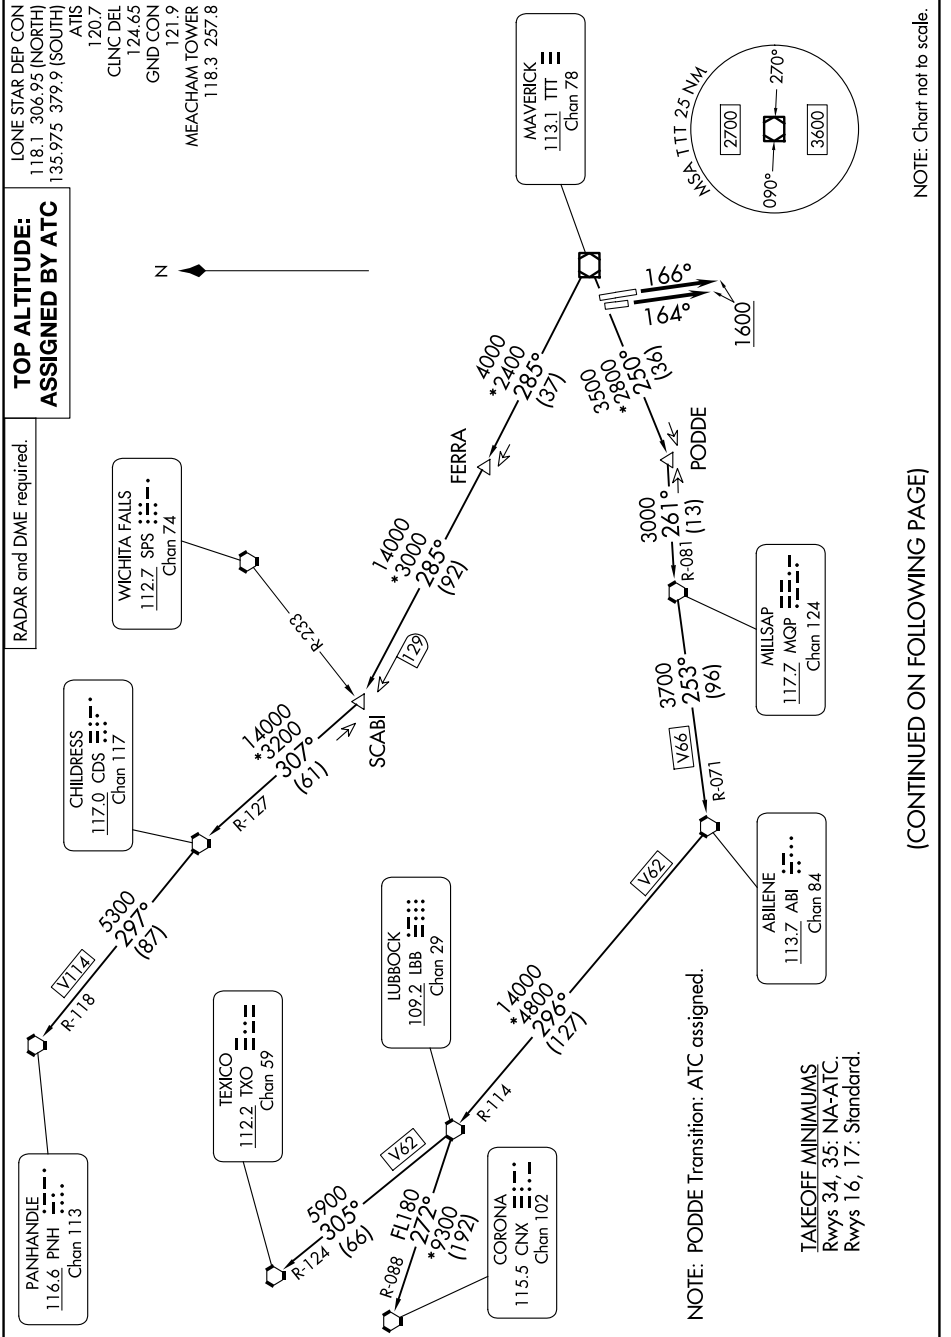

WORTH ONE DEPARTURE

SC-2, 15 MAY 2025 to 12 JUN 2025

(CONTINUED ON FOLLOWING PAGE)

SC-2, 15 MAY 2025 to 12 JUN 2025

WORTH ONE DEPARTURE