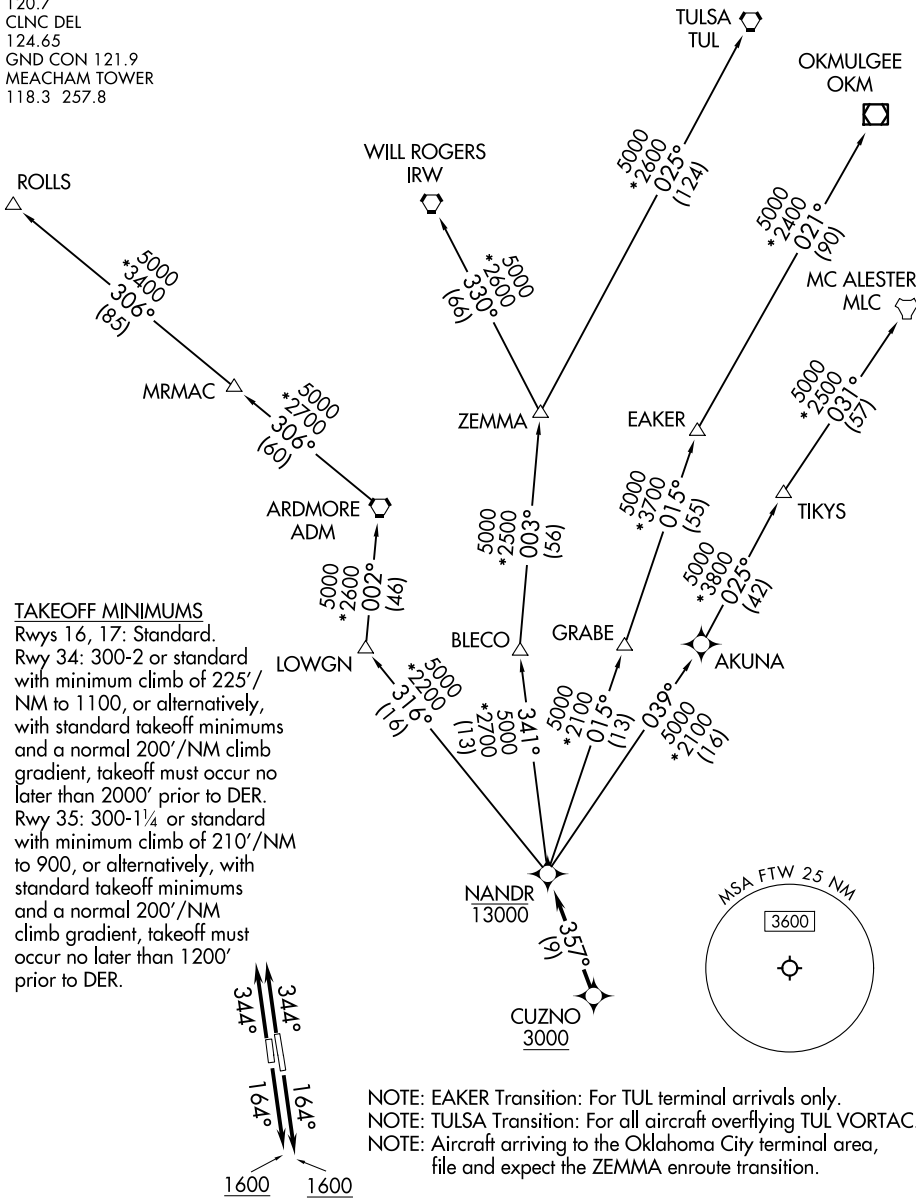

NANDR THREE DEPARTURE (RNAV)

FORT WORTH, TEXAS

LONE STAR DEP CON
 118.1 306.95 (Rwys 34, 35)
 135.975 379.9 (Rwys 16, 17)
 ATIS
 120.7
 CLNC DEL
 124.65
 GND CON 121.9
 MEACHAM TOWER
 118.3 257.8

RNAV 1 - DME/DME/IRU or GPS.
RADAR required.

**TOP ALTITUDE:
 ASSIGNED BY ATC**

SC-2, 15 MAY 2025 to 12 JUN 2025

SC-2, 15 MAY 2025 to 12 JUN 2025

NOTE: Chart not to scale.

(CONTINUED ON FOLLOWING PAGE)

NANDR THREE DEPARTURE (RNAV)

(NANDR3.NANDR) 17APR25