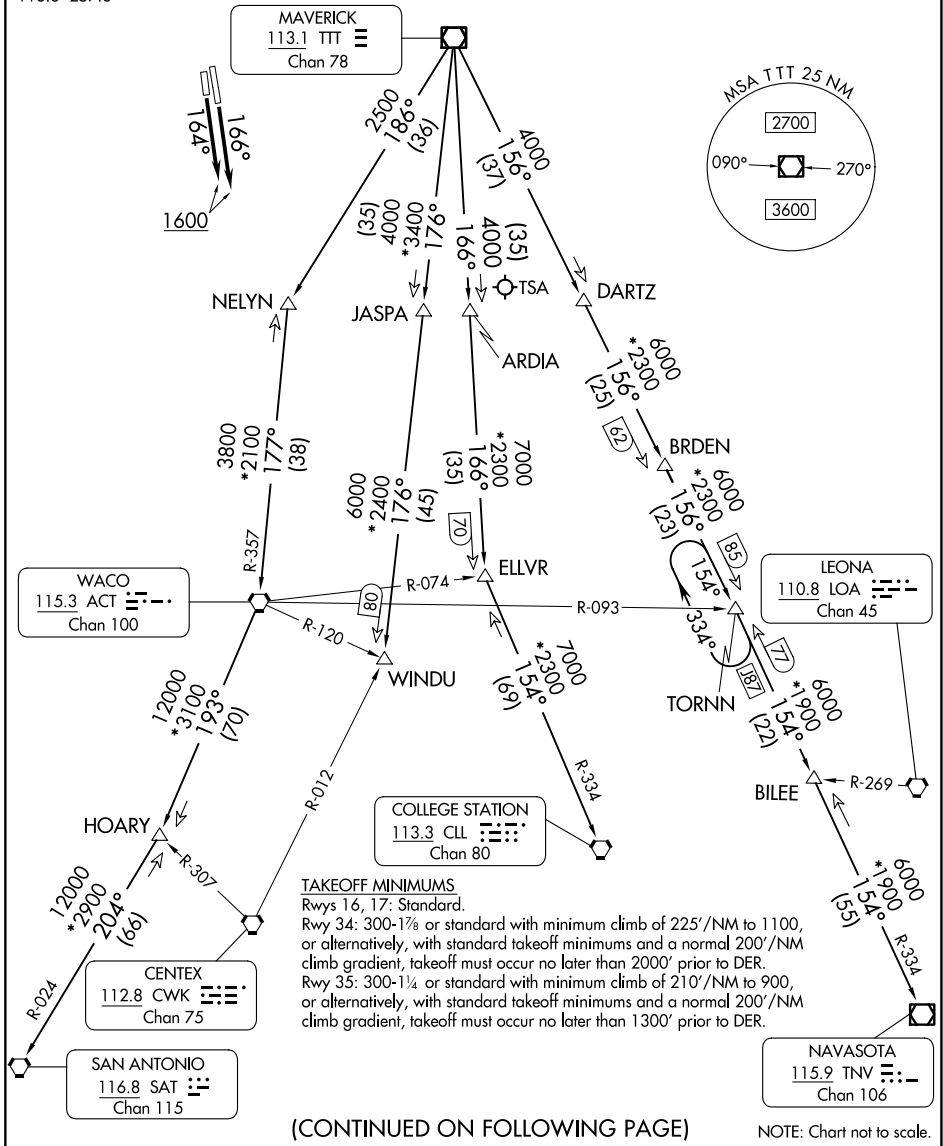

# JOE POOL SEVEN DEPARTURE

LONE STAR DEP CON  
135.975 379.9  
ATIS  
120.7  
CLNC DEL  
124.65  
GND CON  
121.9  
MEACHAM TOWER  
118.3 257.8

RADAR and DME required.

**TOP ALTITUDE:  
ASSIGNED BY ATC**

# JOE POOL SEVEN DEPARTURE

SC-2, 15 MAY 2025 to 12 JUN 2025

SC-2, 15 MAY 2025 to 12 JUN 2025