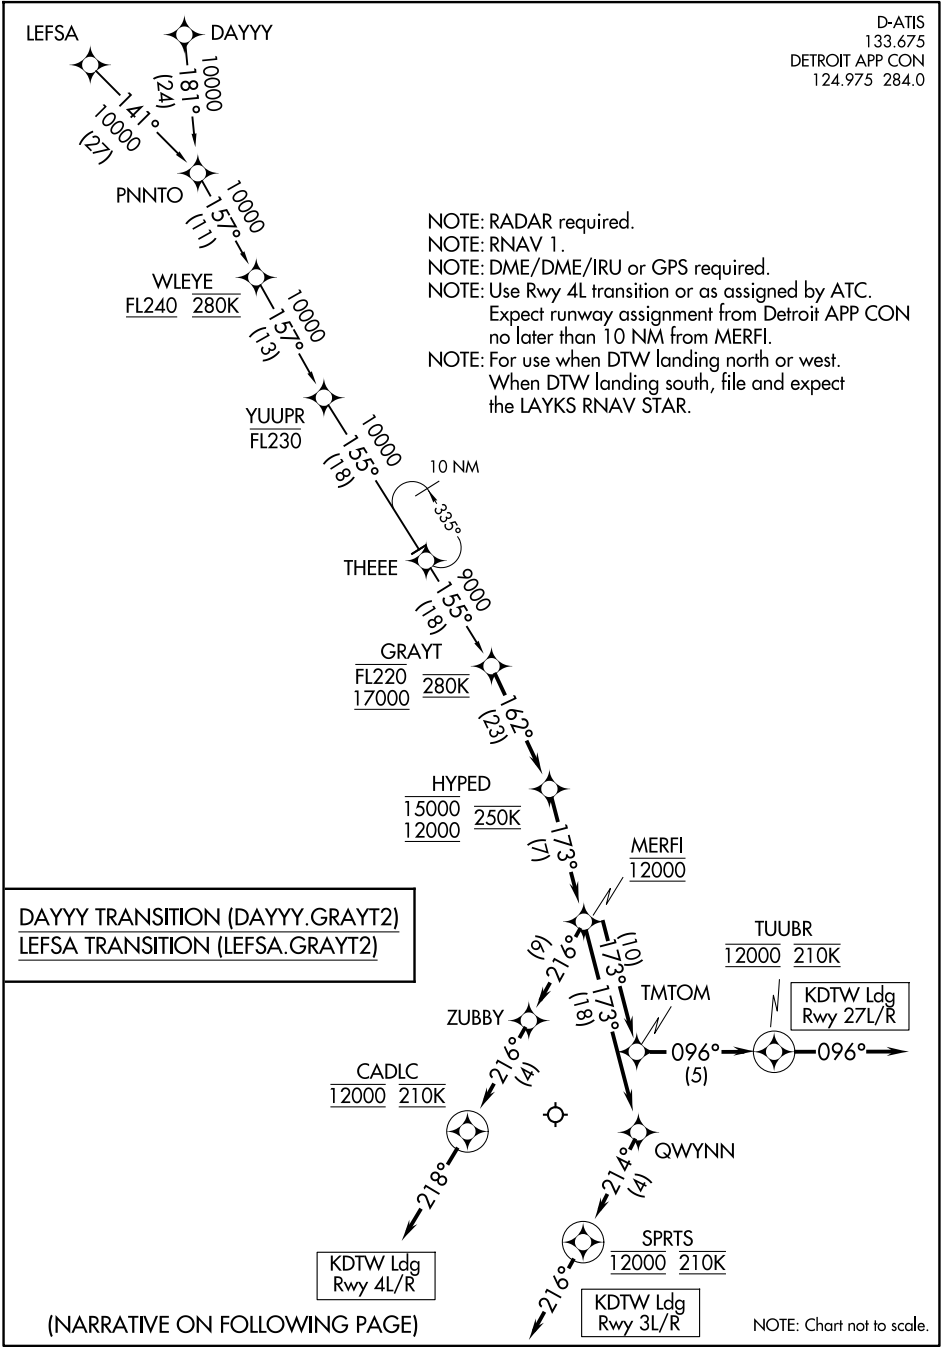

# GRAYT TWO ARRIVAL (RNAV)

D-ATIS  
133.675  
DETROIT APP CON  
124.975 284.0

EC-1, 15 MAY 2025 to 12 JUN 2025

EC-1, 15 MAY 2025 to 12 JUN 2025

# GRAYT TWO ARRIVAL (RNAV)

(GRAYT.GRAYT2) 10OCT19