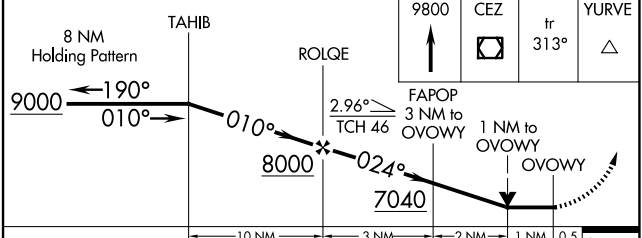

ELEV 5918	D	TDZE 5918