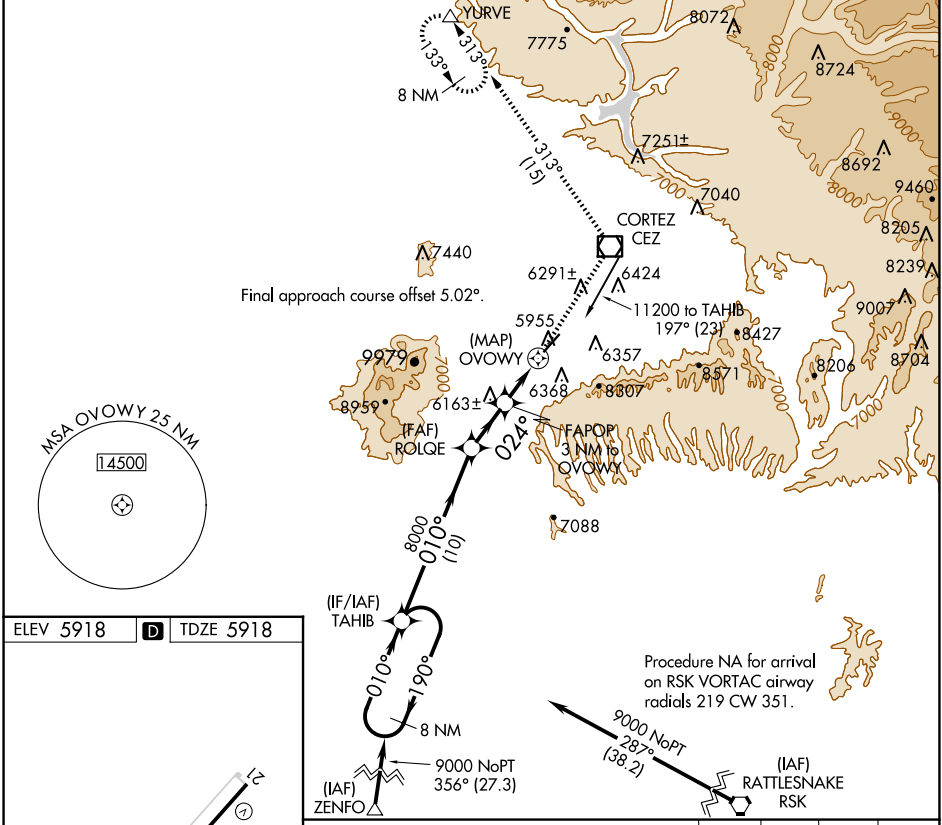

APP CRS	Rwy Idg	7205
024°	TDZE	5918
	Apt Elev	5918

RNAV (GPS) RWY 3

CORTEZ MUNI (CEZ)

RNP APCH.
▽ ▲
Rwy 3 helicopter visibility reduction below ¾ SM NA.

MISSED APPROACH: Climb to 9800 direct CEZ VOR/DME and on track 313° to YURVE and hold.

ASOS 135.625	DENVER CENTER 118.575 348.7	UNICOM 122.8 (CTAF) 0
------------------------	---------------------------------------	---------------------------------

ELEV 5918	D	TDZE 5918
-----------	----------	-----------

CATEGORY	A	B	C	D
LNAV MDA	6440-1	522 (600-1)	6440-1½	522 (600-1½)

SW-1, 15 MAY 2025 to 12 JUN 2025

SW-1, 15 MAY 2025 to 12 JUN 2025