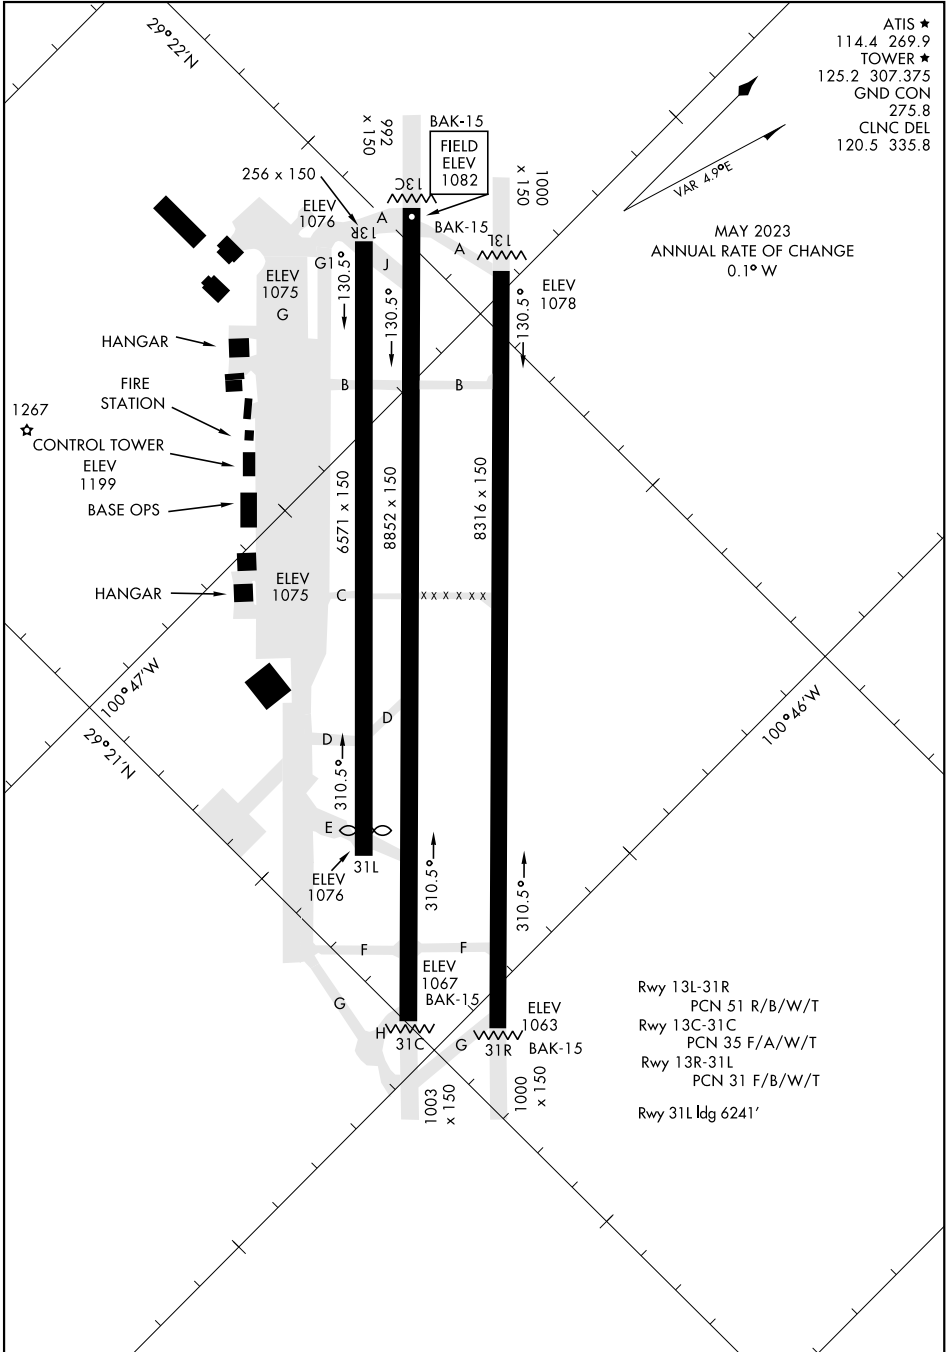

AIRPORT DIAGRAM

[USAF]

LAUGHLIN AFB (KDLF)

DEL RIO, TEXAS

- ★ ATIS 114.4 269.9
- ★ TOWER 125.2 307.375
- GND CON 275.8
- CLNC DEL 120.5 335.8

MAY 2023
ANNUAL RATE OF CHANGE
0.1° W

SC-3, 15 MAY 2025 to 12 JUN 2025

SC-3, 15 MAY 2025 to 12 JUN 2025

AIRPORT DIAGRAM

DEL RIO, TEXAS

LAUGHLIN AFB (KDLF)