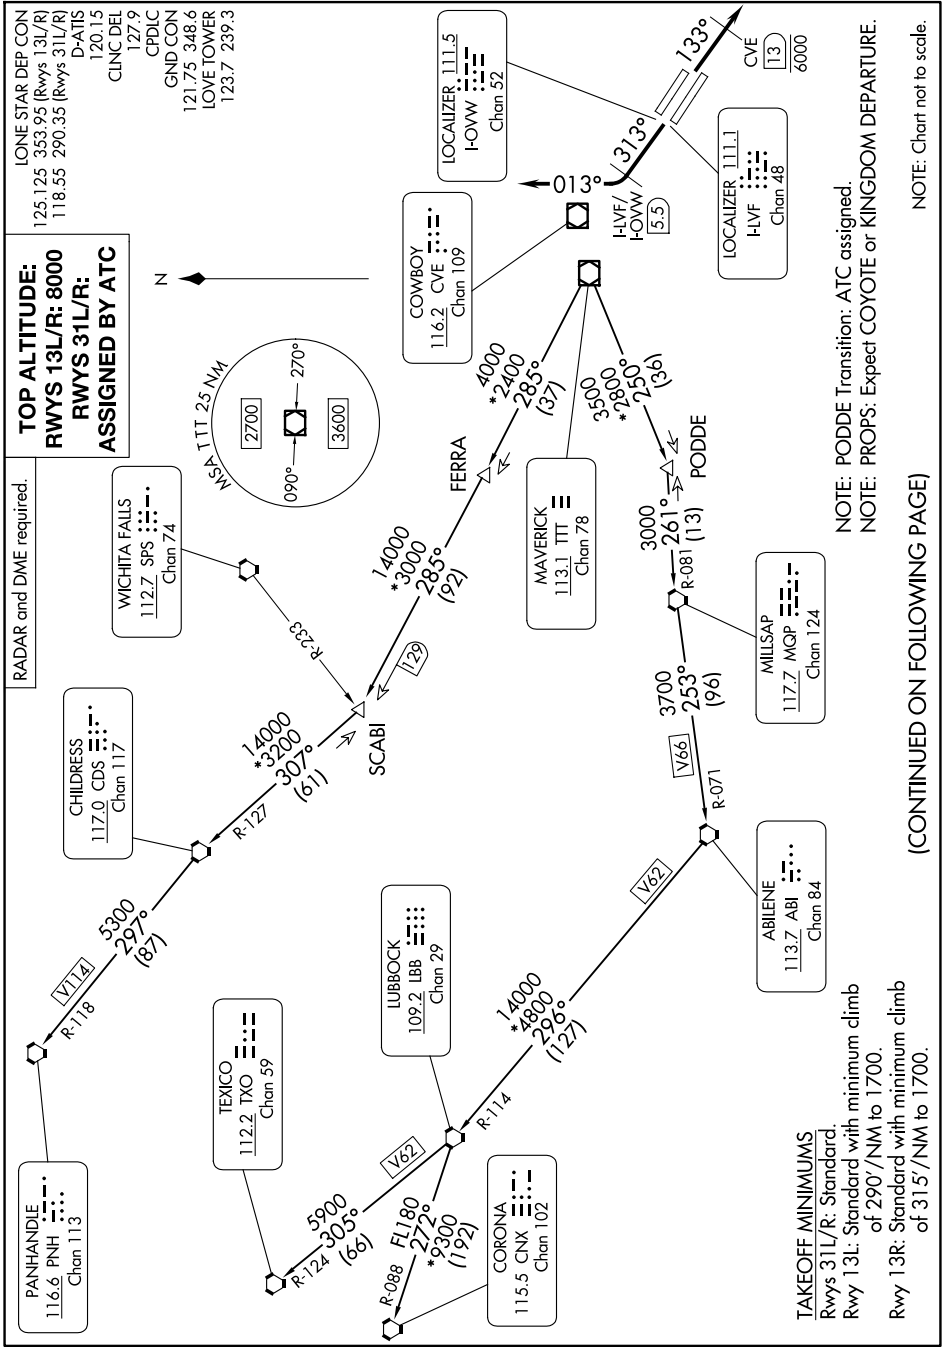

WORTH ONE DEPARTURE

SC-2, 15 MAY 2025 to 12 JUN 2025

WORTH ONE DEPARTURE

SC-2, 15 MAY 2025 to 12 JUN 2025