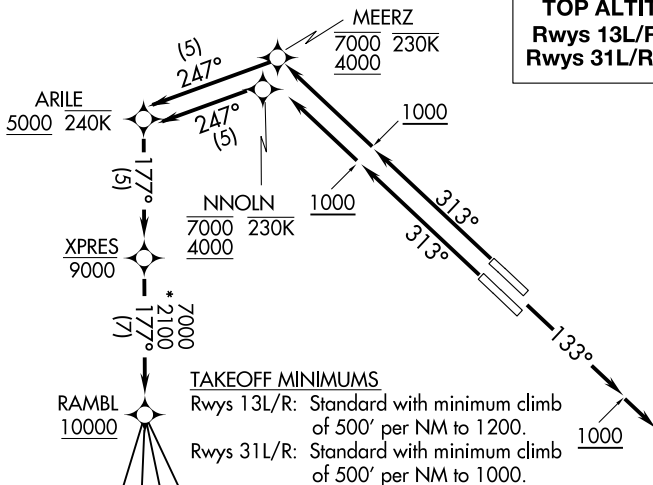

# RAMBL SIX DEPARTURE (RNAV)

LONE STAR DEP CON  
126.475 363.15  
D-ATIS  
120.15  
CLNC DEL  
127.9  
CPDLC  
GND CON  
121.75 348.6  
LOVE TOWER  
123.7 239.3

**TOP ALTITUDE:**  
Rwys 13L/R: 3000  
Rwys 31L/R: 10000

**TAKEOFF MINIMUMS**  
Rwys 13L/R: Standard with minimum climb of 500' per NM to 1200.  
Rwys 31L/R: Standard with minimum climb of 500' per NM to 1000.

RNAV 1 - DME/DME/IRU or GPS required.  
RADAR required.

NOTE: For use by turbojet aircraft only.  
NOTE: PROPS: File and expect JOE POOL DEPARTURE.

(CONTINUED ON FOLLOWING PAGE)

NOTE: Chart not to scale.

# RAMBL SIX DEPARTURE (RNAV)

SC-2, 15 MAY 2025 to 12 JUN 2025

SC-2, 15 MAY 2025 to 12 JUN 2025