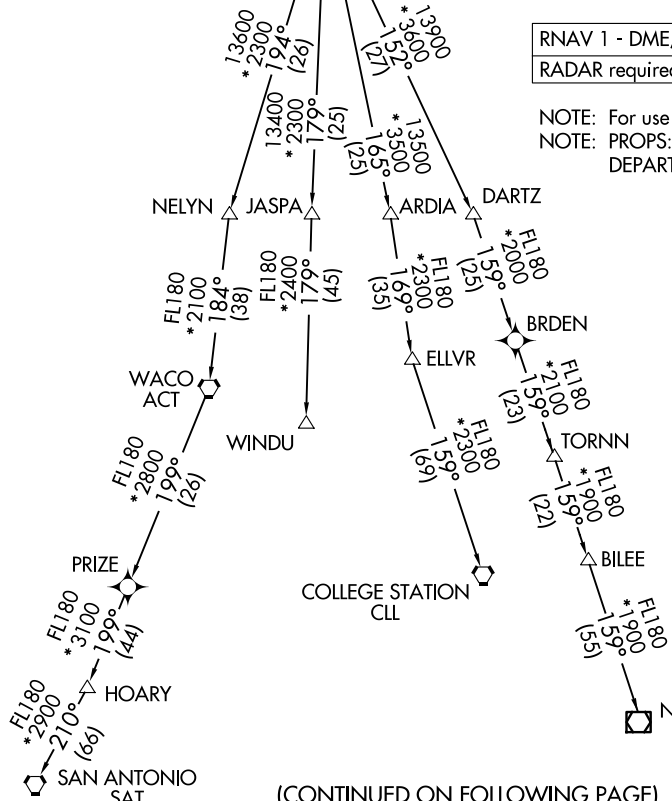

# RAMBL SIX DEPARTURE (RNAV)

LONE STAR DEP CON  
126.475 363.15  
D-ATIS  
120.15  
CLNC DEL  
127.9  
CPDLC  
GND CON  
121.75 348.6  
LOVE TOWER  
123.7 239.3

**TOP ALTITUDE:**  
Rwys 13L/R: 3000  
Rwys 31L/R: 10000

**TAKEOFF MINIMUMS**  
Rwys 13L/R: Standard with minimum climb of 500' per NM to 1200.  
Rwys 31L/R: Standard with minimum climb of 500' per NM to 1000.

RNAV 1 - DME/DME/IRU or GPS required.  
RADAR required.

NOTE: For use by turbojet aircraft only.  
NOTE: PROPS: File and expect JOE POOL DEPARTURE.

(CONTINUED ON FOLLOWING PAGE)

NOTE: Chart not to scale.

# RAMBL SIX DEPARTURE (RNAV)

SC-2, 15 MAY 2025 to 12 JUN 2025

SC-2, 15 MAY 2025 to 12 JUN 2025